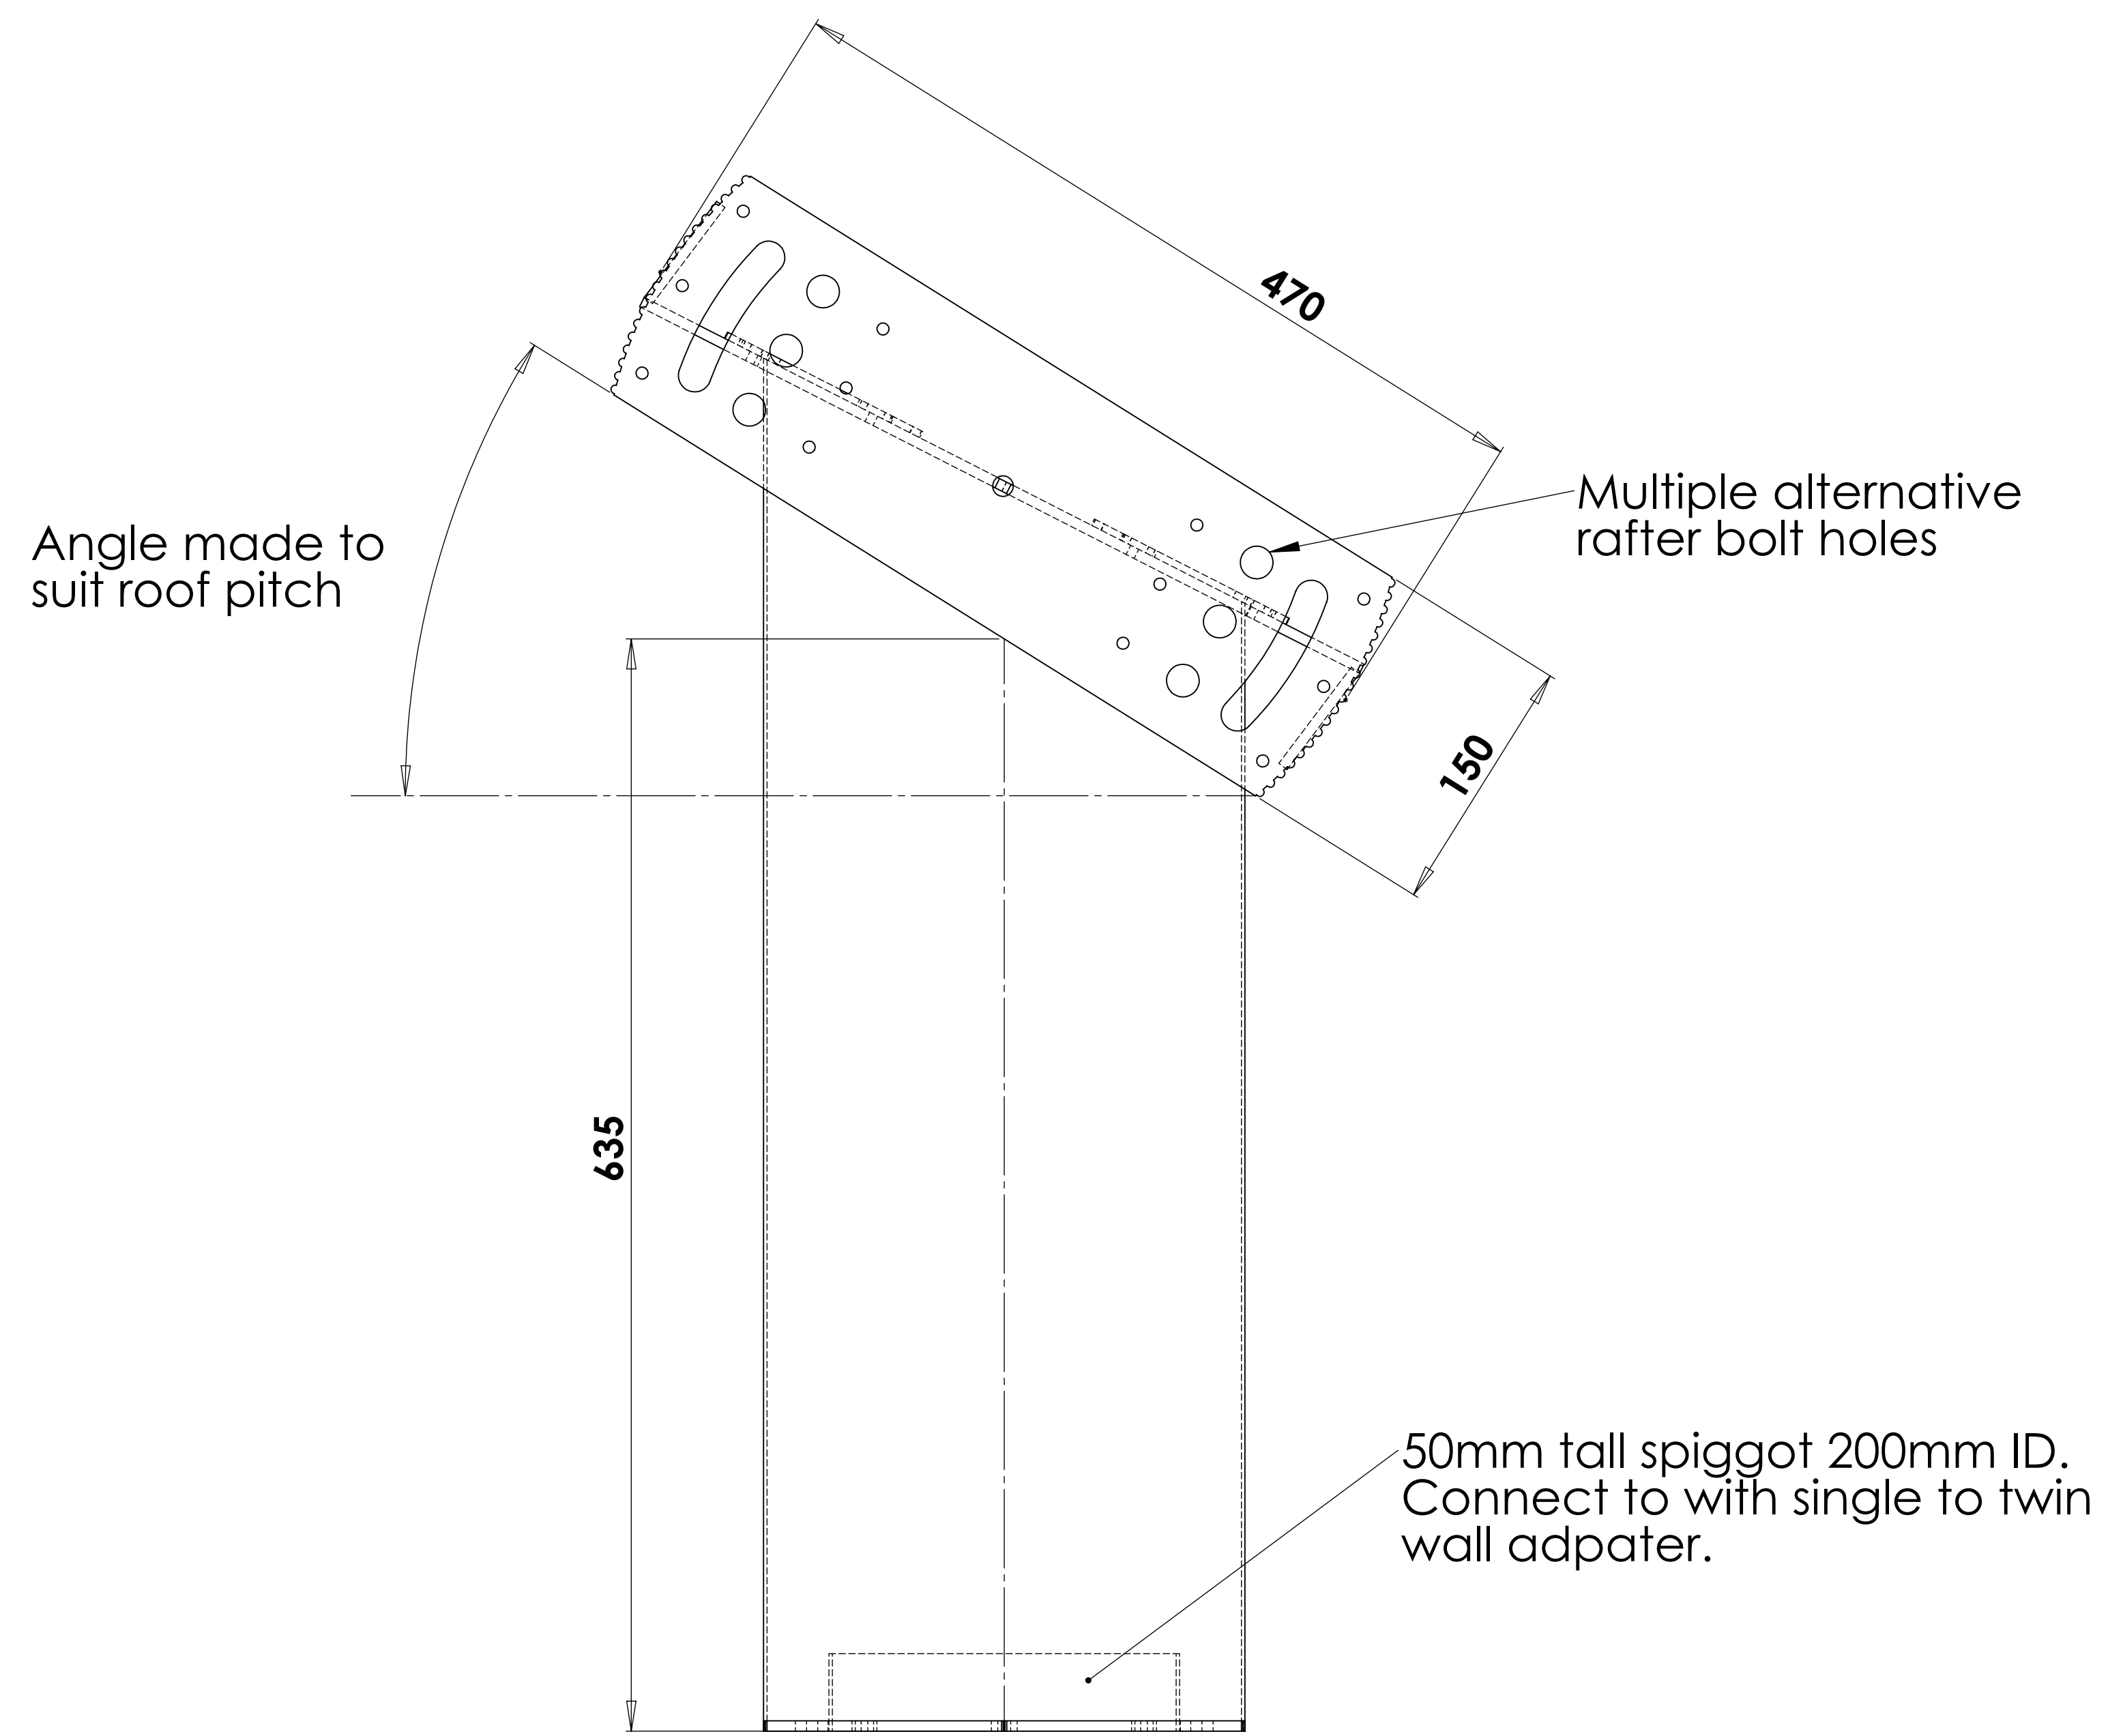

Flat ceiling suspending bracket for timber joists
For Firebob 90cm & 100cm
8" (200mm) Flue

choice of joist bolt holes
(utilise two holes each side)

Angled ceiling suspending bracket for timber joists
For Firebob 90cm & 100cm
8" (200mm) Flue

Angled ceiling suspending bracket for timber joists
For Firebob 69cm
6" (150mm) Flue

50mm tall spigot 150mm ID.
Connect to with single to twin
wall adapter.

Steel hearth for FireBobs

Diameter 1100mm or 1300mm or 1400mm or custom