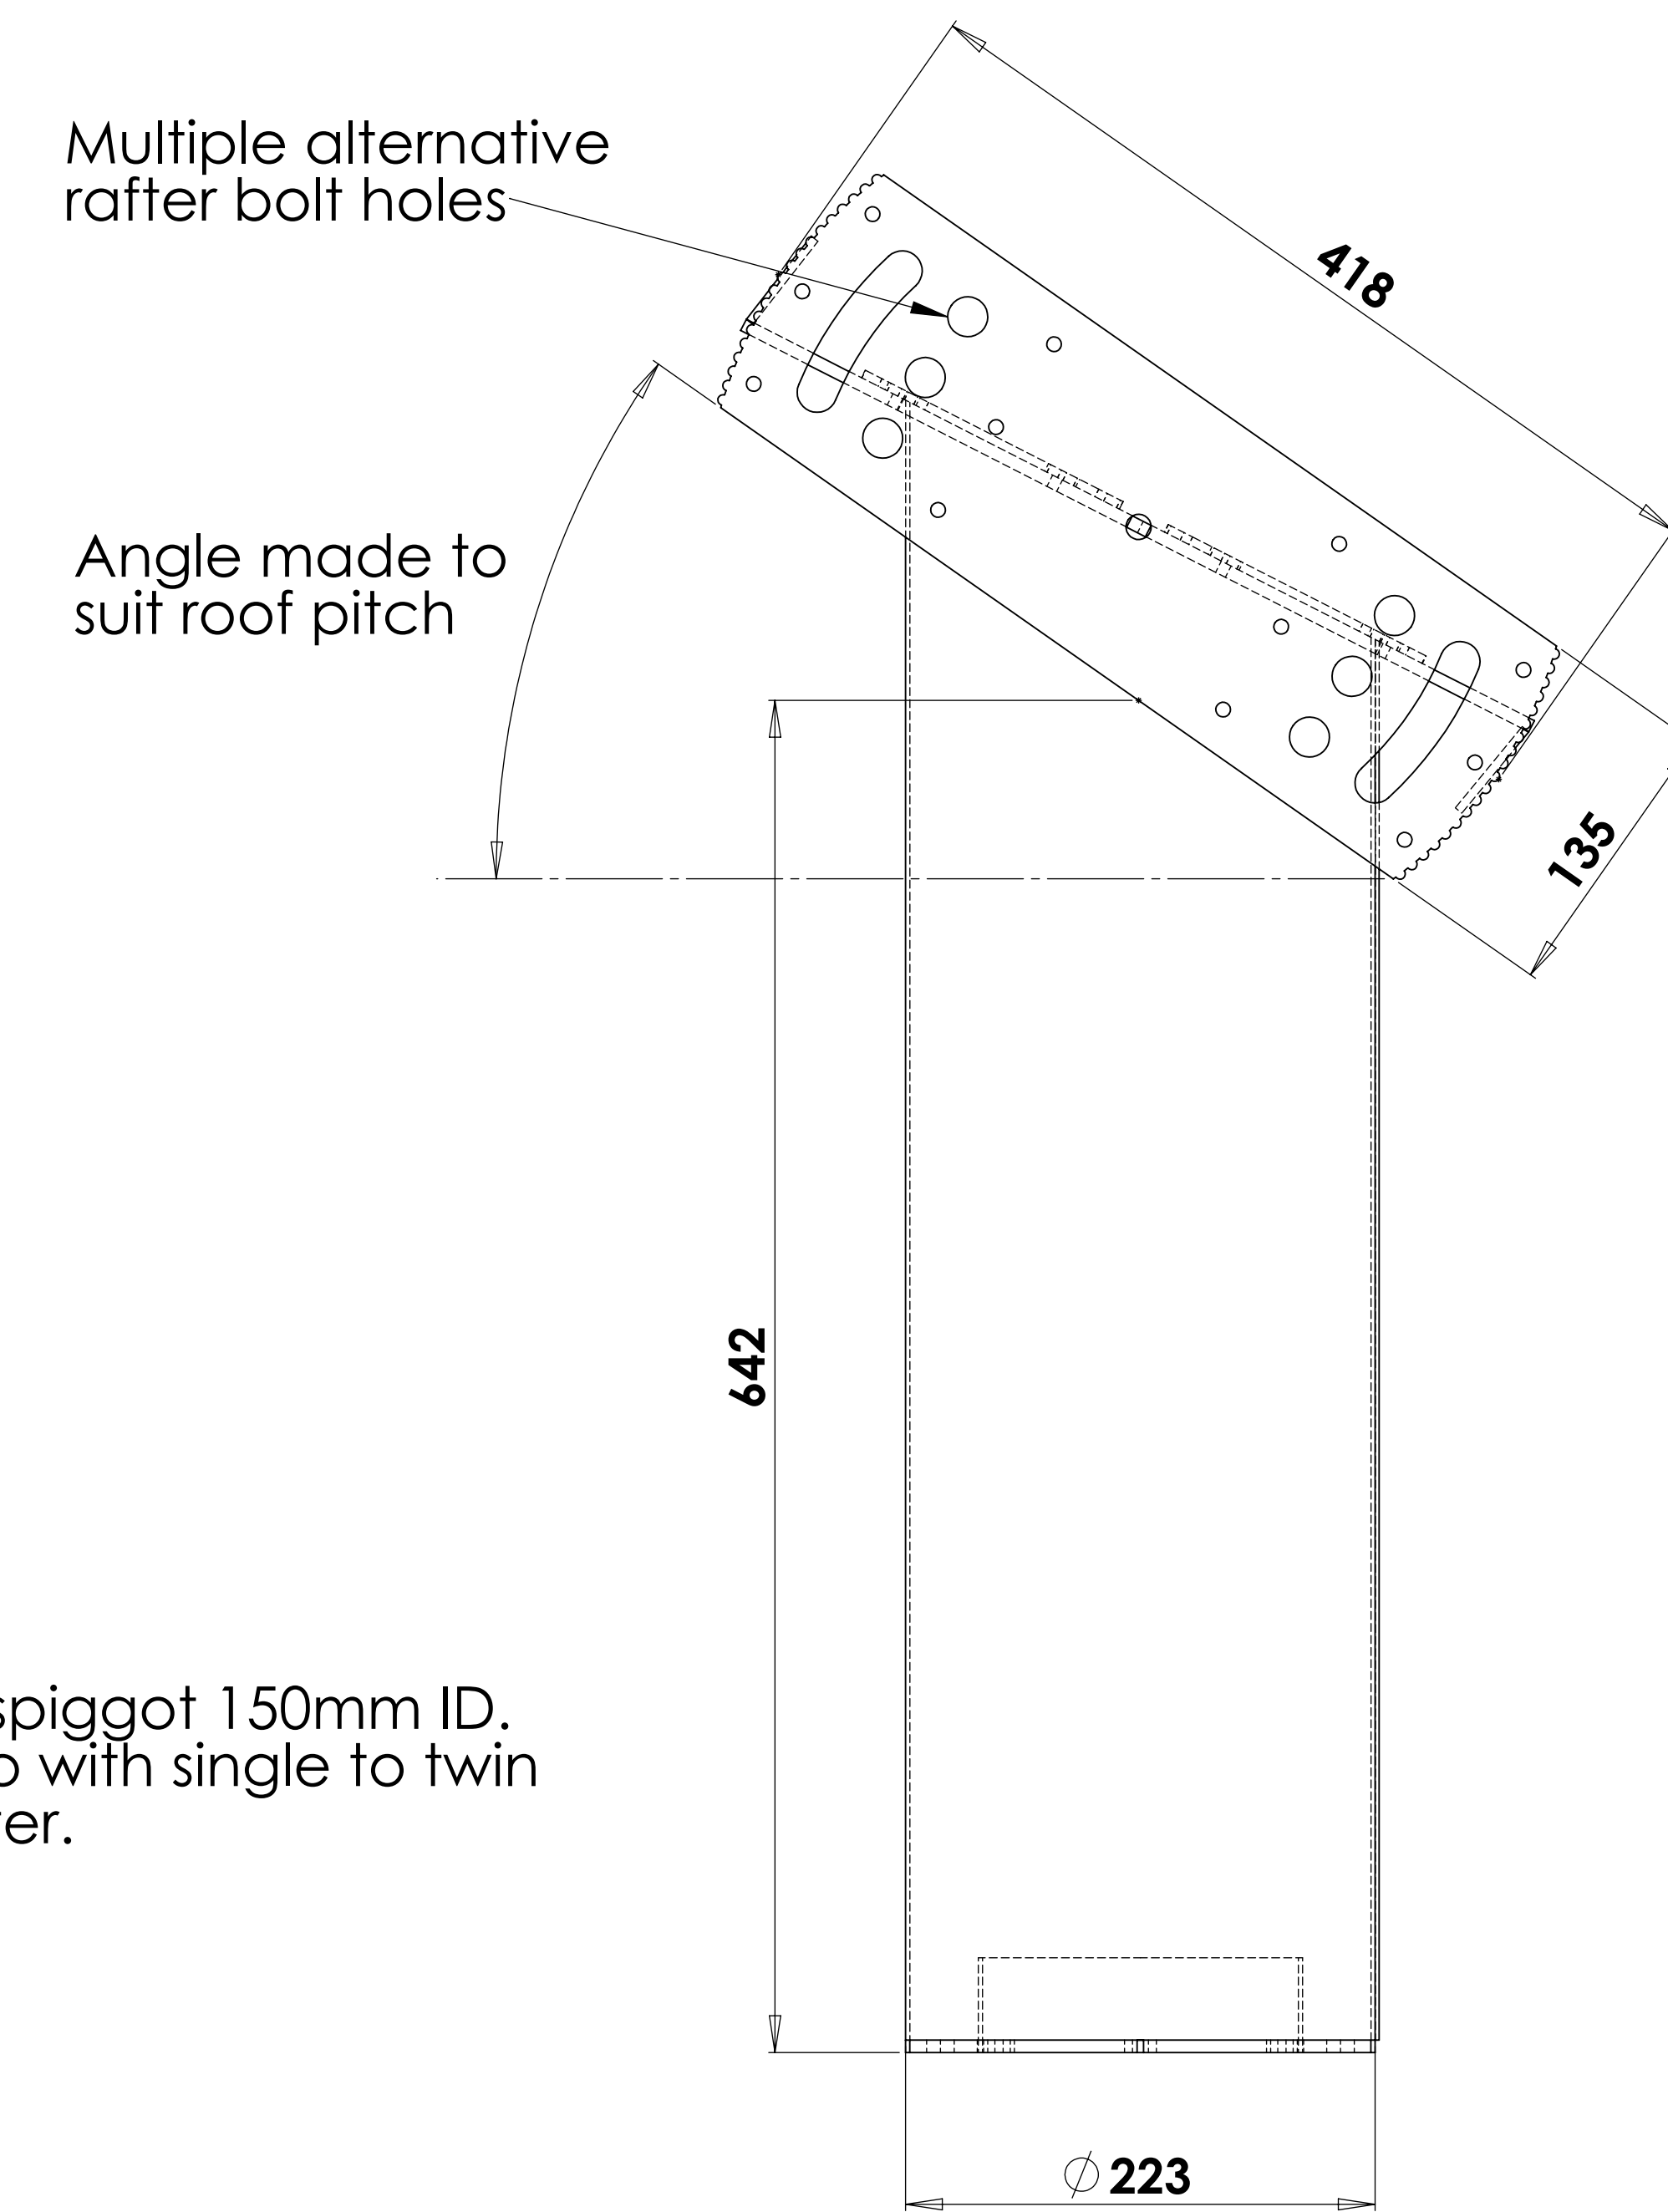

50mm tall spigot 150mm ID.
Connect to with single to twin
wall adapter.