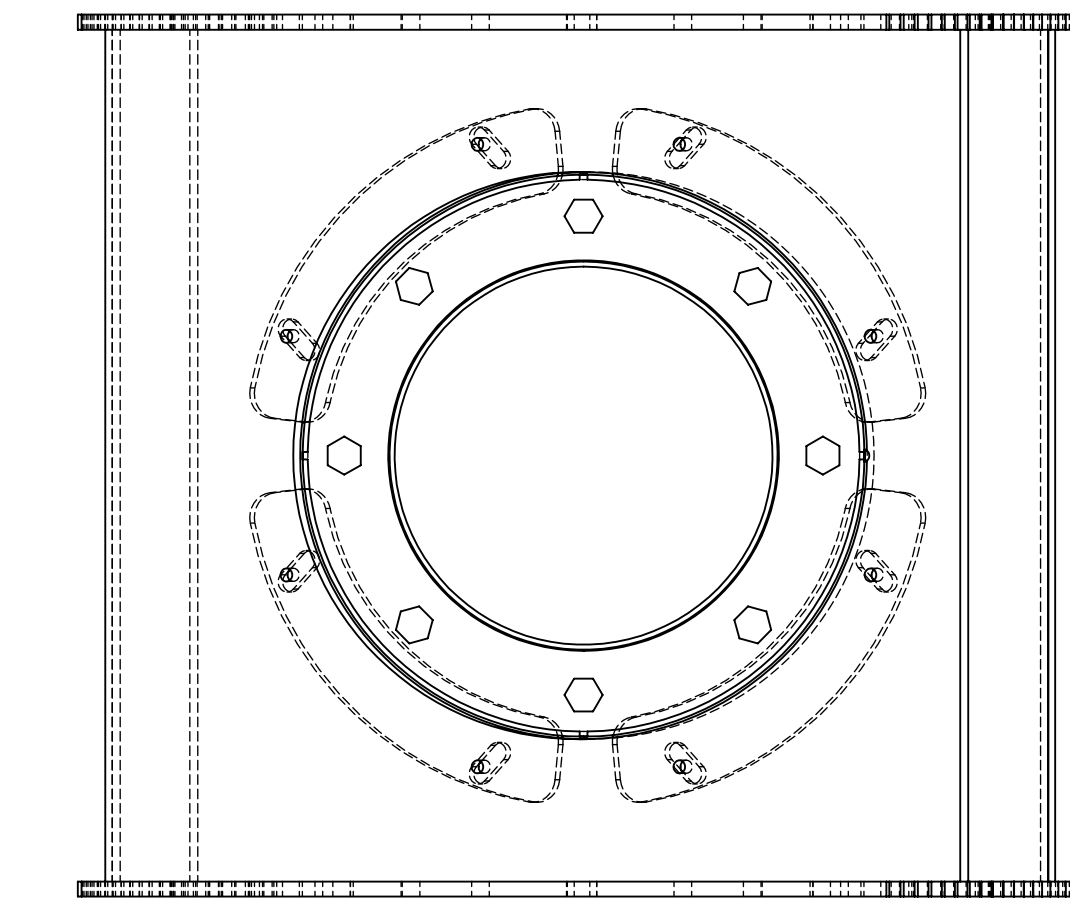

Angled ceiling suspending bracket for timber joists
For Firebob 69cm
6" (150mm) Flue

50mm tall spigot 150mm ID.
Connect to with single to twin
wall adapter.