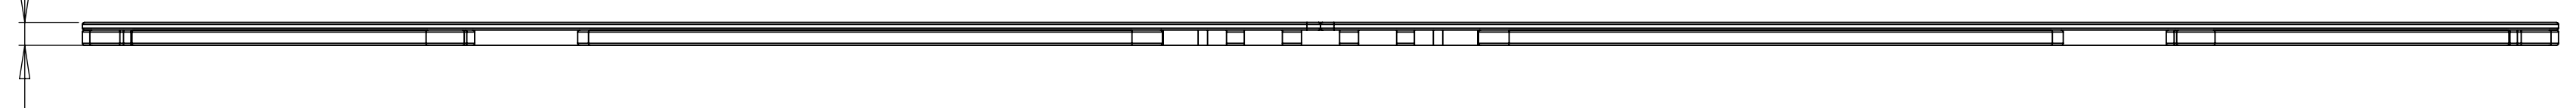

Angled ceiling suspending bracket for timber joists
For Firebob 69cm
6" (150mm) Flue

50mm tall spigot 150mm ID.
Connect to with single to twin
wall adapter.

Steel hearth for FireBobs

Diameter 1100mm or 1300mm or 1400mm or custom