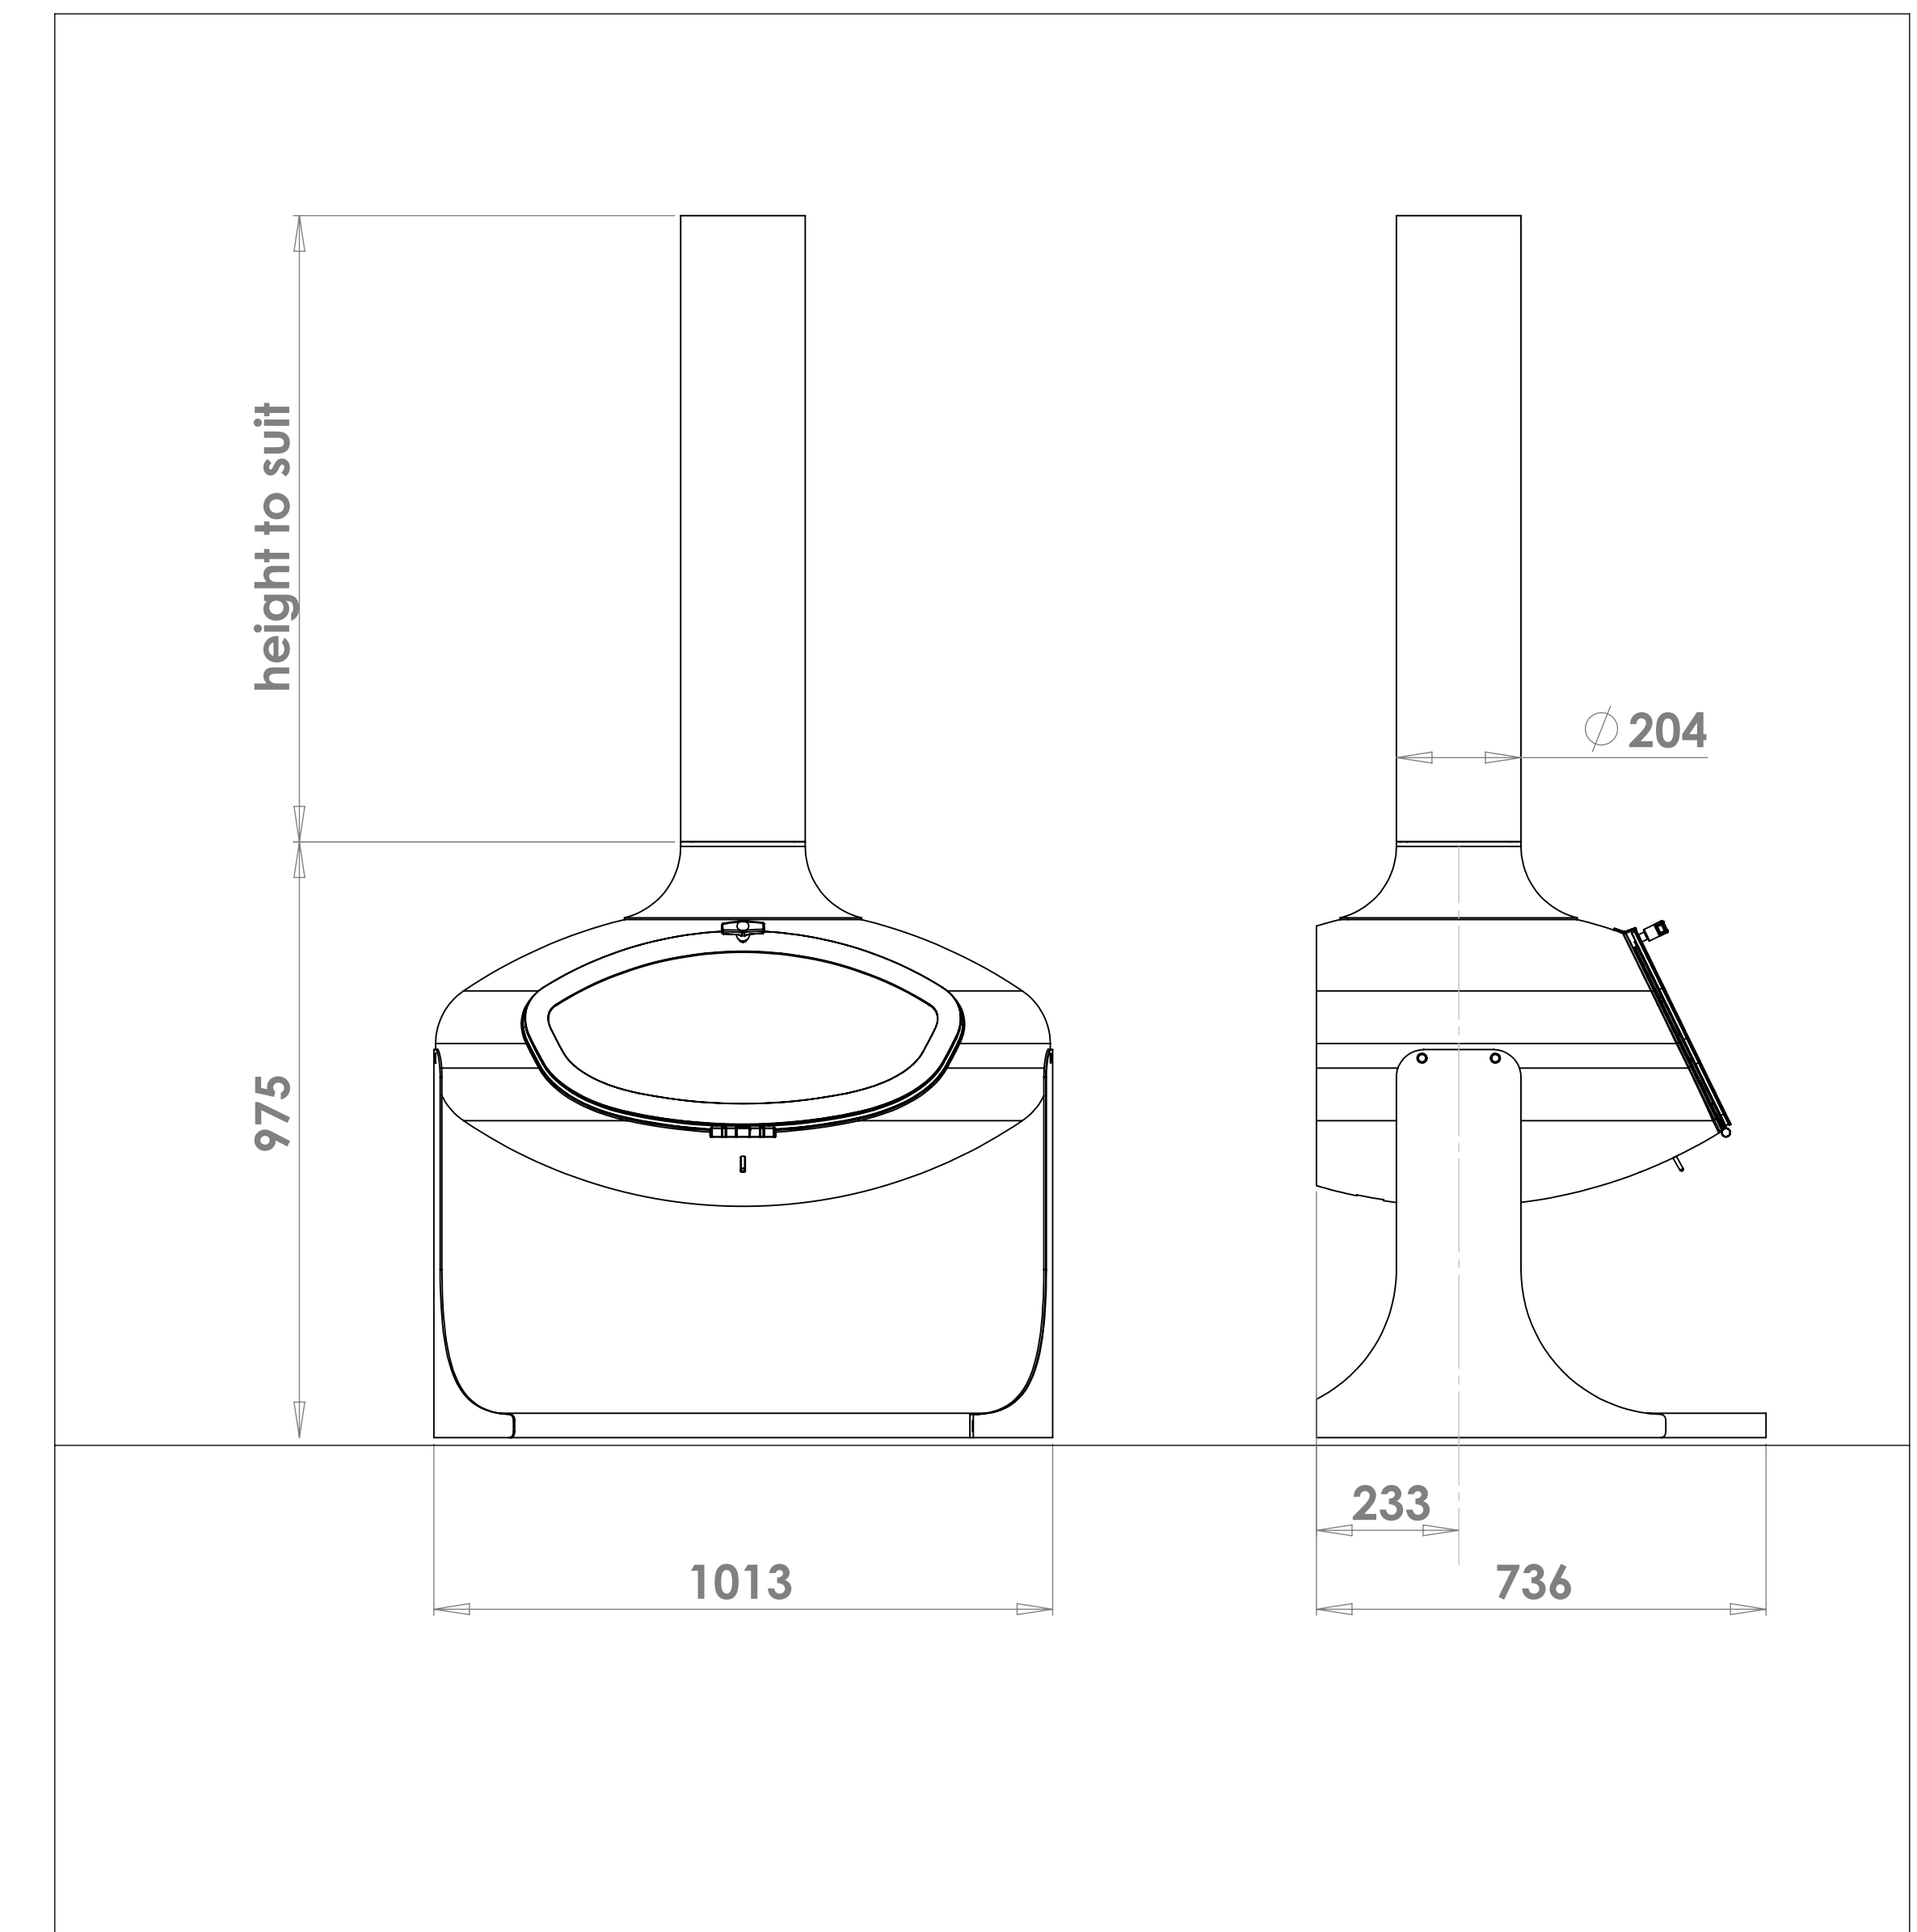

FireBob - Freestanding

FireBob 69cm - Freestanding

FireBob 90cm - Freestanding

FireBob 100cm - Freestanding

FireBob - Freestanding Flatback

FireBob 69cm - Freestanding Flatback

FireBob 90cm - Freestanding Flatback

FireBob 100cm - Freestanding Flatback

Flat ceiling suspending bracket for timber joists
For Firebob 69cm
6" (150mm) Flue

Twin wall flue clamps

50mm tall spigot 150mm ID.
Connect to with single to twin
wall adapter.