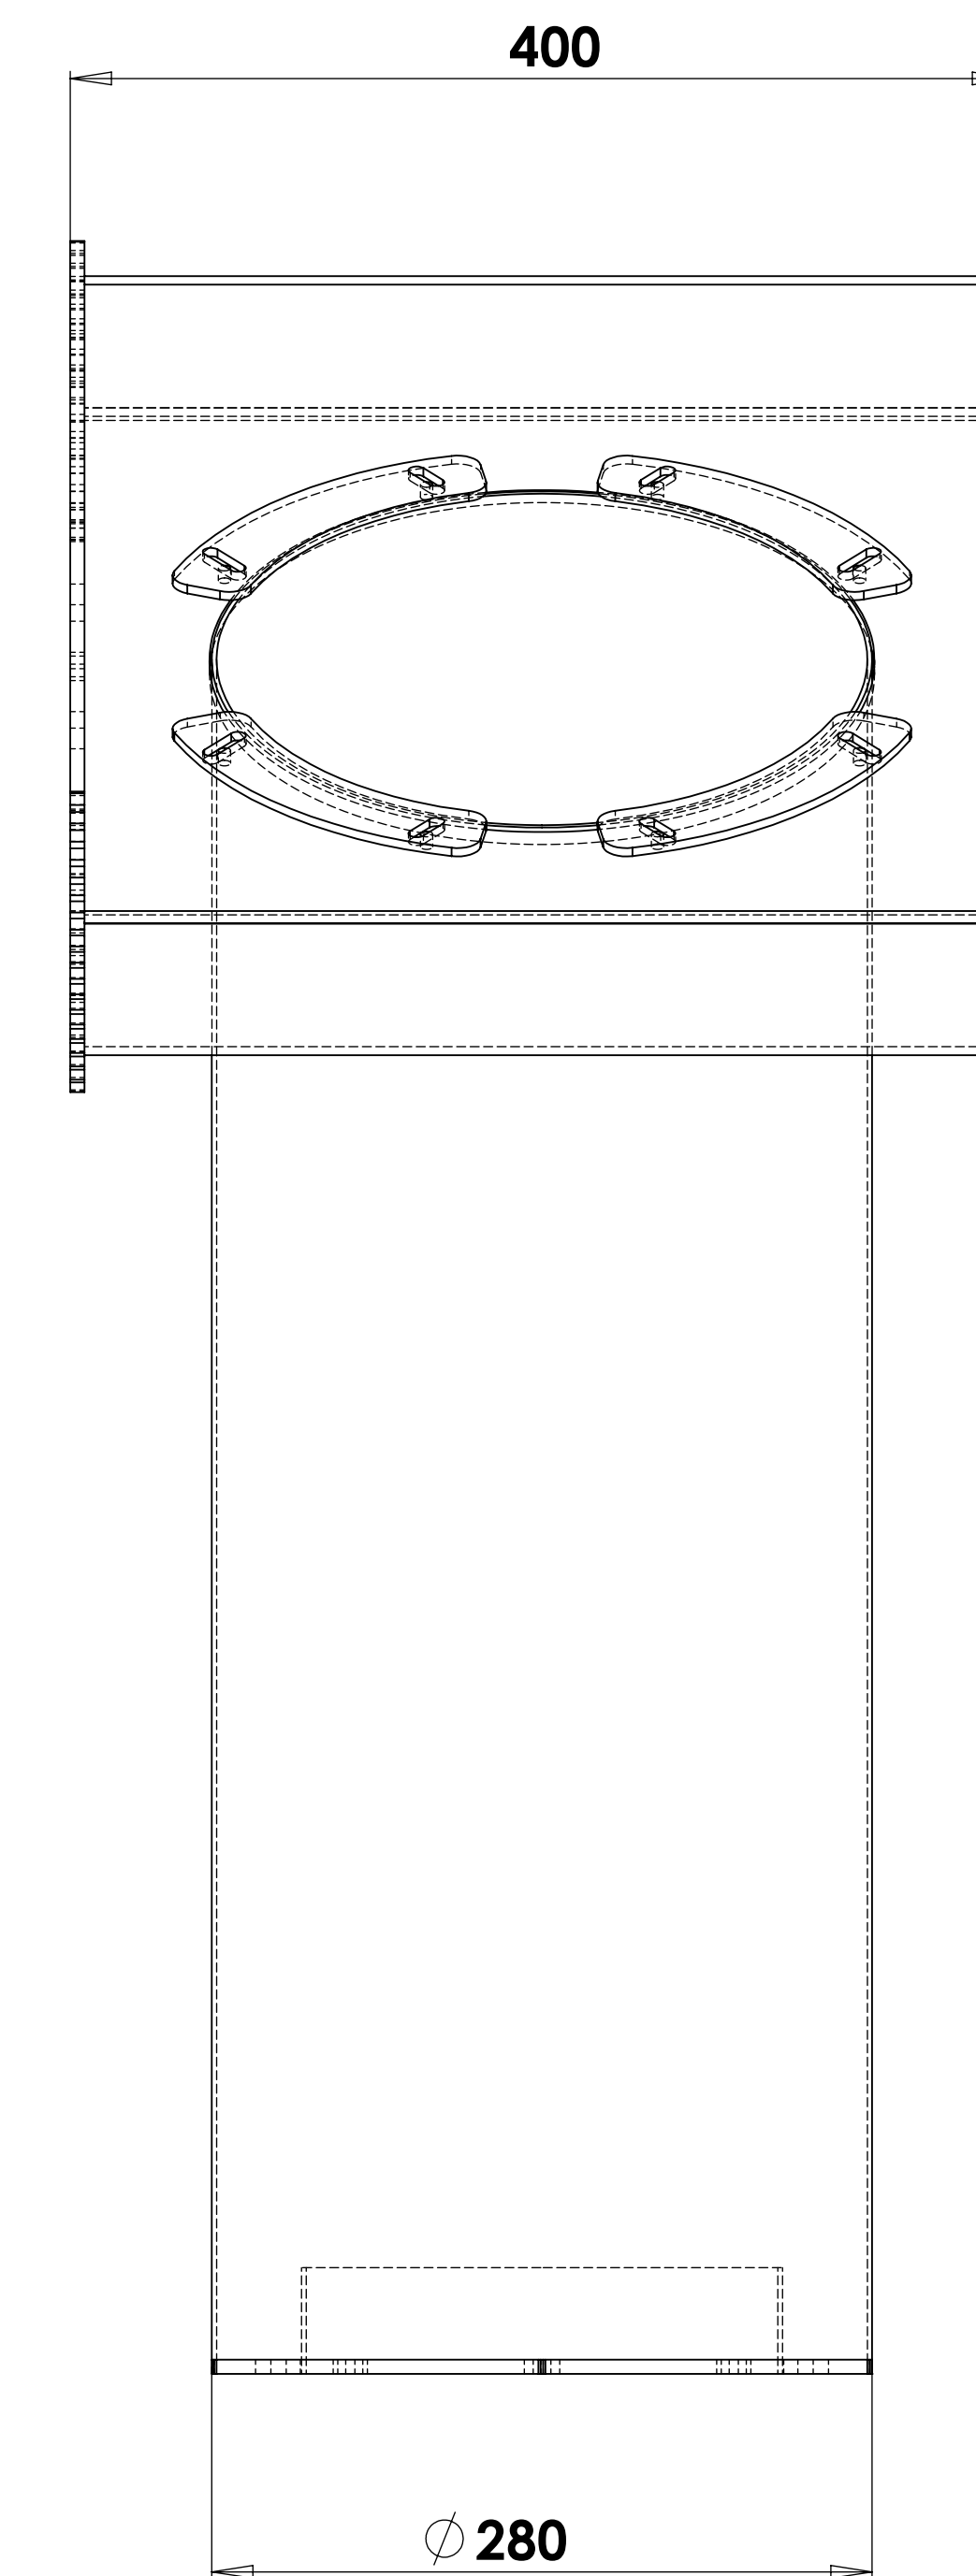

Flat ceiling suspending bracket for timber joists
For Firebob 90cm & 100cm
8" (200mm) Flue

choice of joist bolt holes
(utilise two holes each side)

Angled ceiling suspending bracket for timber joists
For Firebob 90cm & 100cm
8" (200mm) Flue