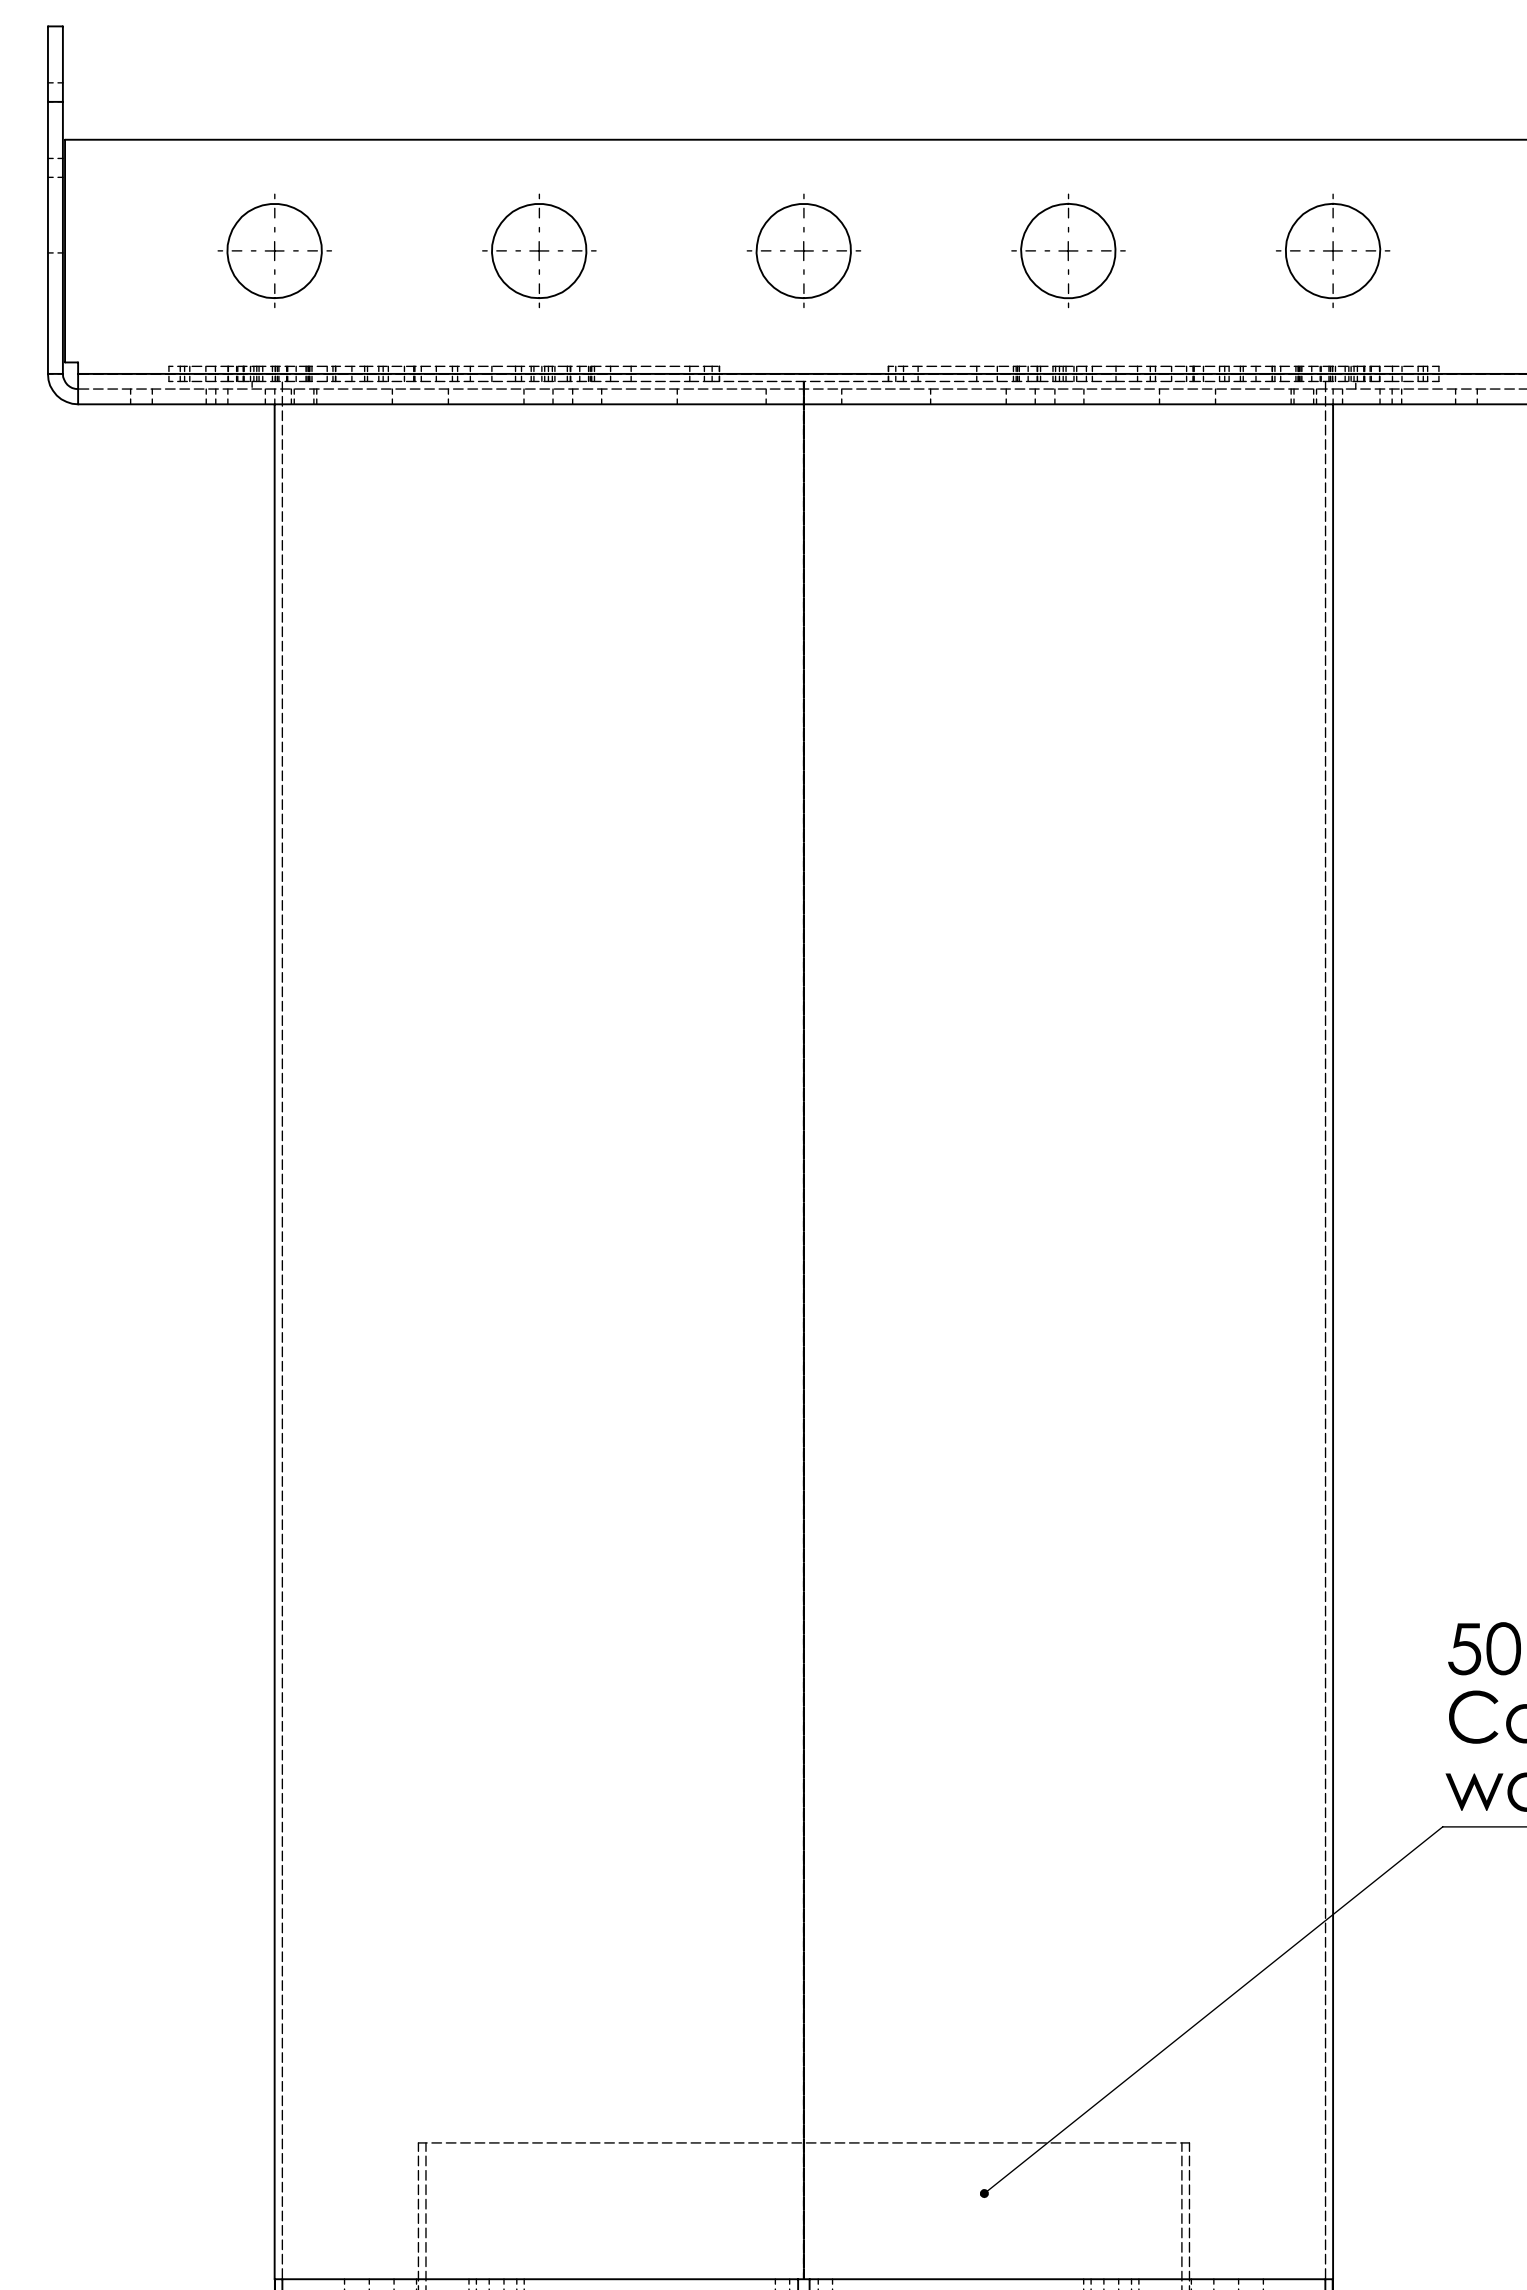

Flat ceiling suspending bracket for timber joists
For Firebob 90cm & 100cm
8" (200mm) Flue