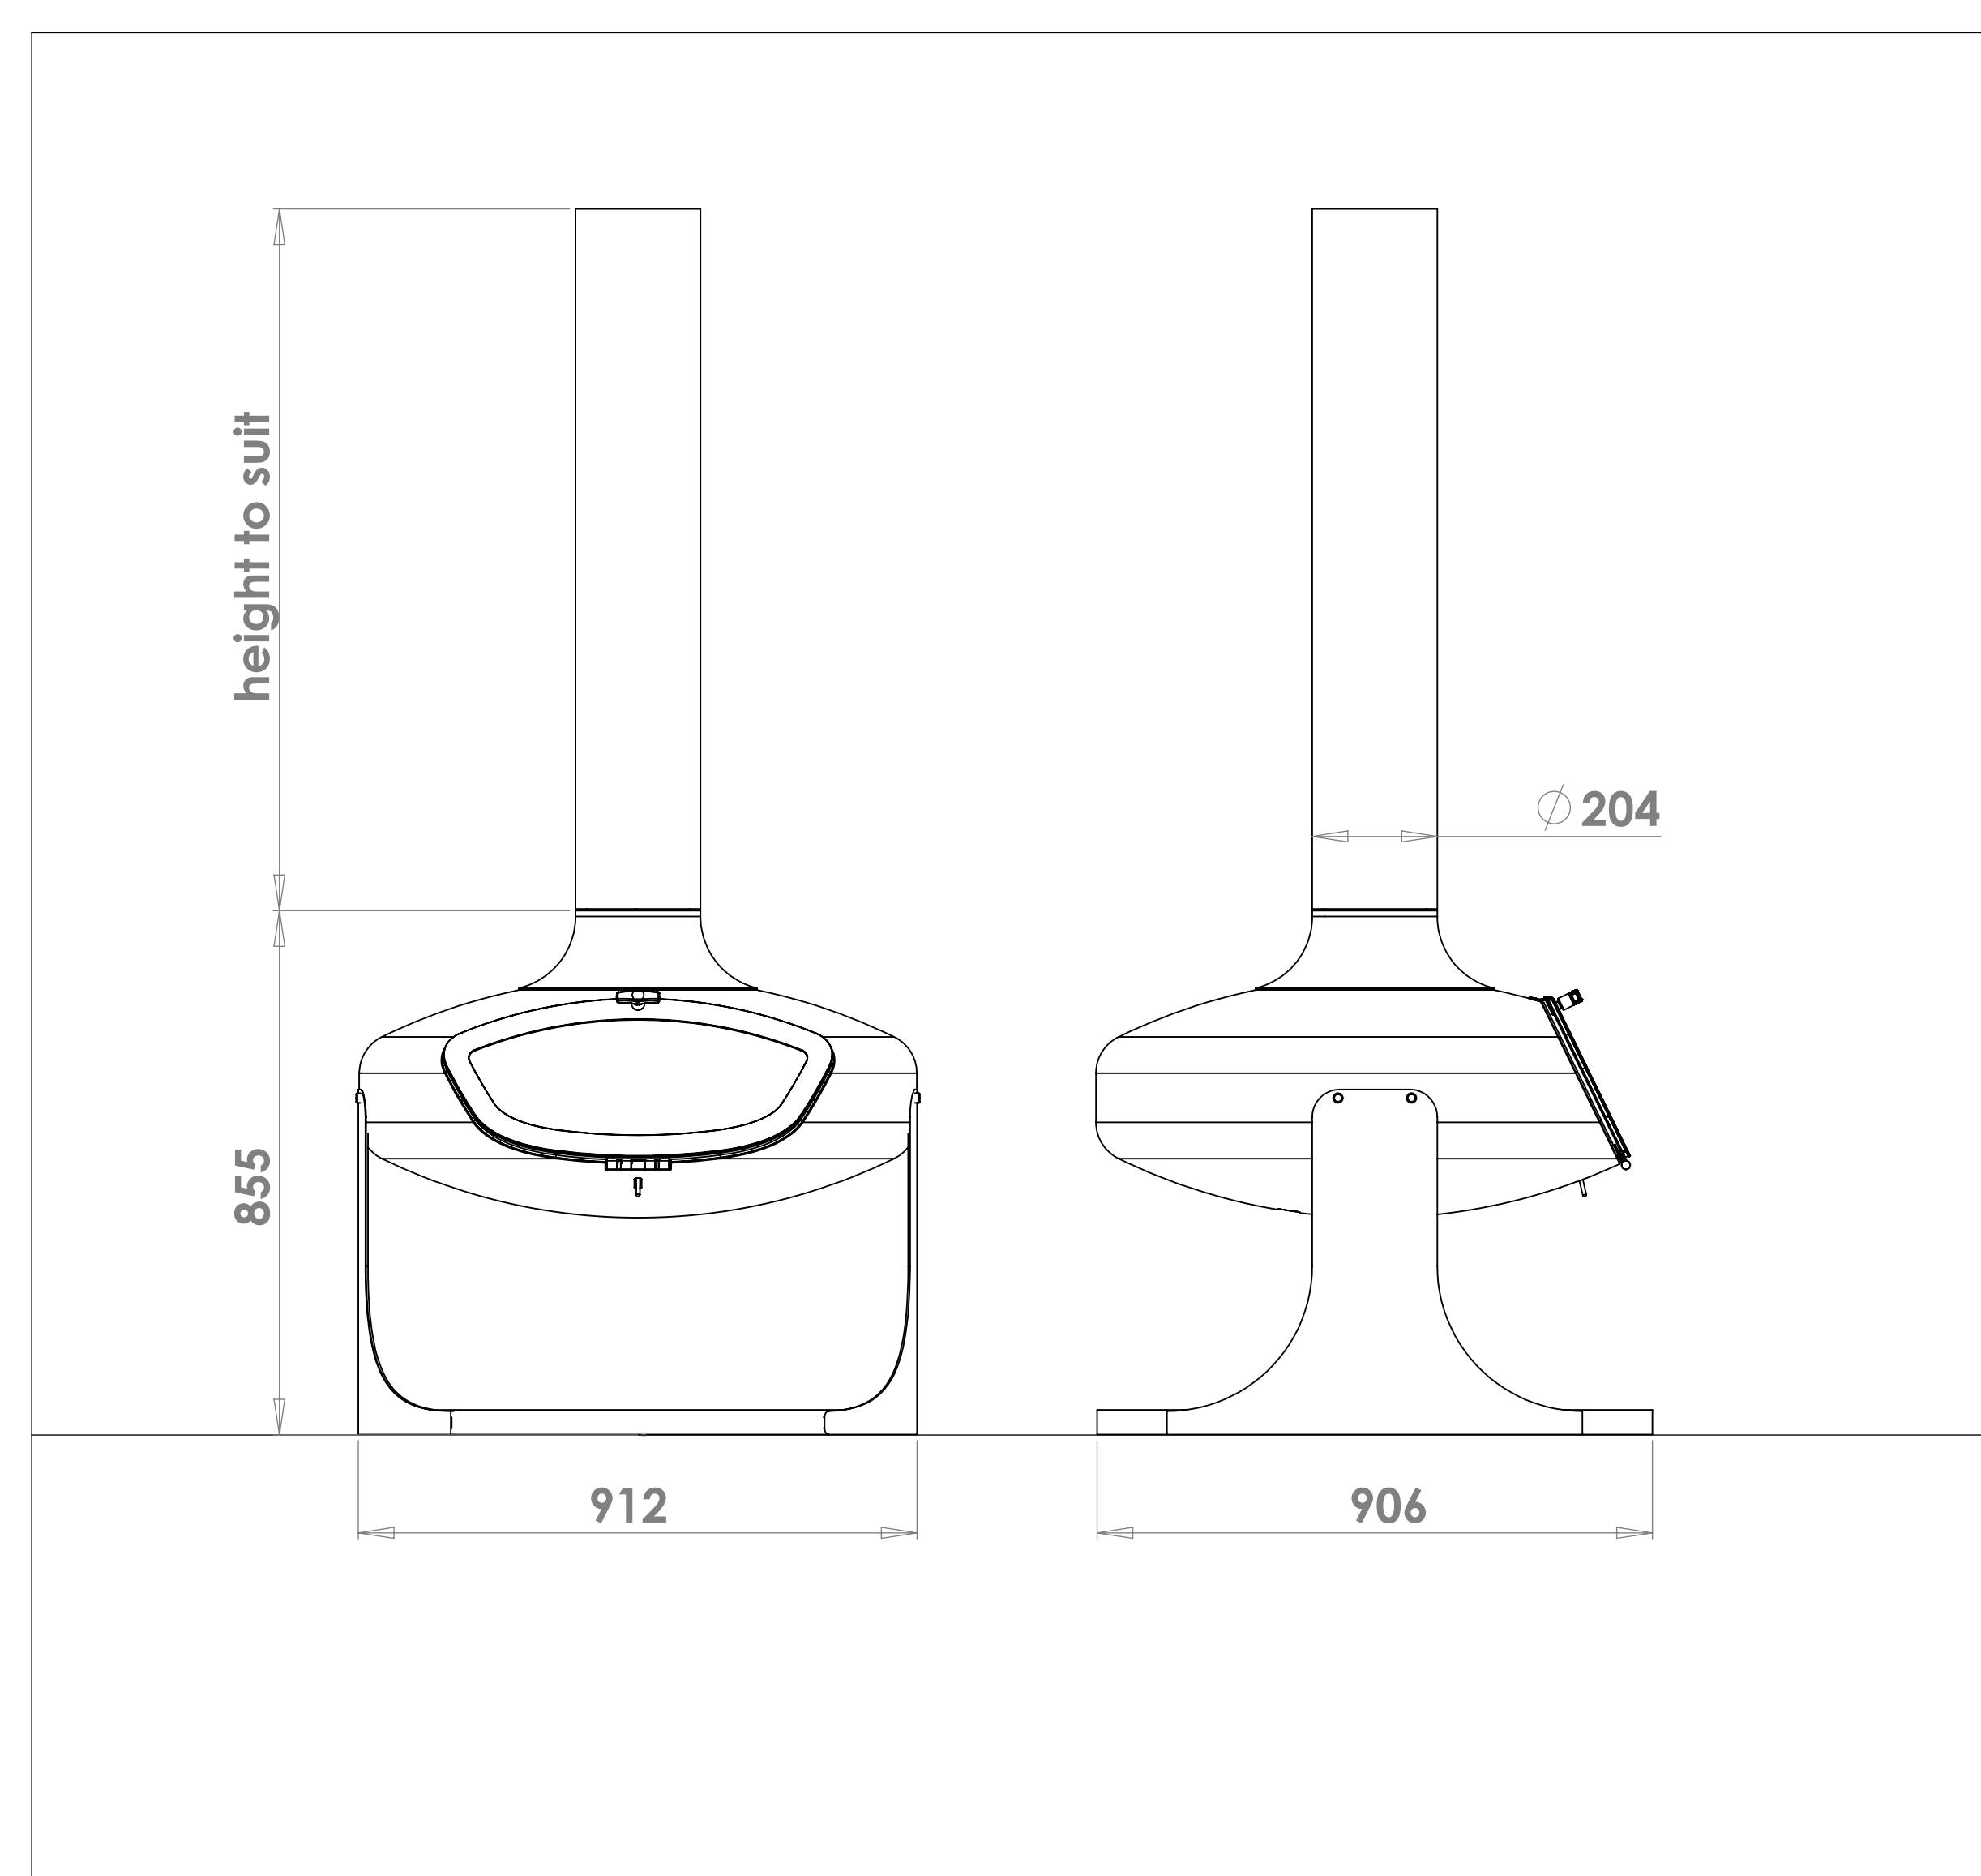

FireBob - Suspended

FireBob 69cm - Suspended

FireBob 90cm - Suspended

FireBob 100cm - Suspended

FireBob - Suspended Flatback

FireBob 69cm - Suspended Flatback

FireBob 90cm - Suspended Flatback

FireBob 100cm - Suspended Flatback

FireBob - Freestanding

FireBob 69cm - Freestanding

FireBob 90cm - Freestanding

FireBob 100cm - Freestanding

FireBob - Freestanding Flatback

FireBob 69cm - Freestanding Flatback

FireBob 90cm - Freestanding Flatback

FireBob 100cm - Freestanding Flatback

Flat ceiling suspending bracket for timber joists
For Firebob 69cm
6" (150mm) Flue

Twin wall flue clamps

50mm tall spigot 150mm ID.
Connect to with single to twin
wall adapter.

Logstore hearth for FireBobs

Diameter 1100mm or 1300mm or 1400mm or custom