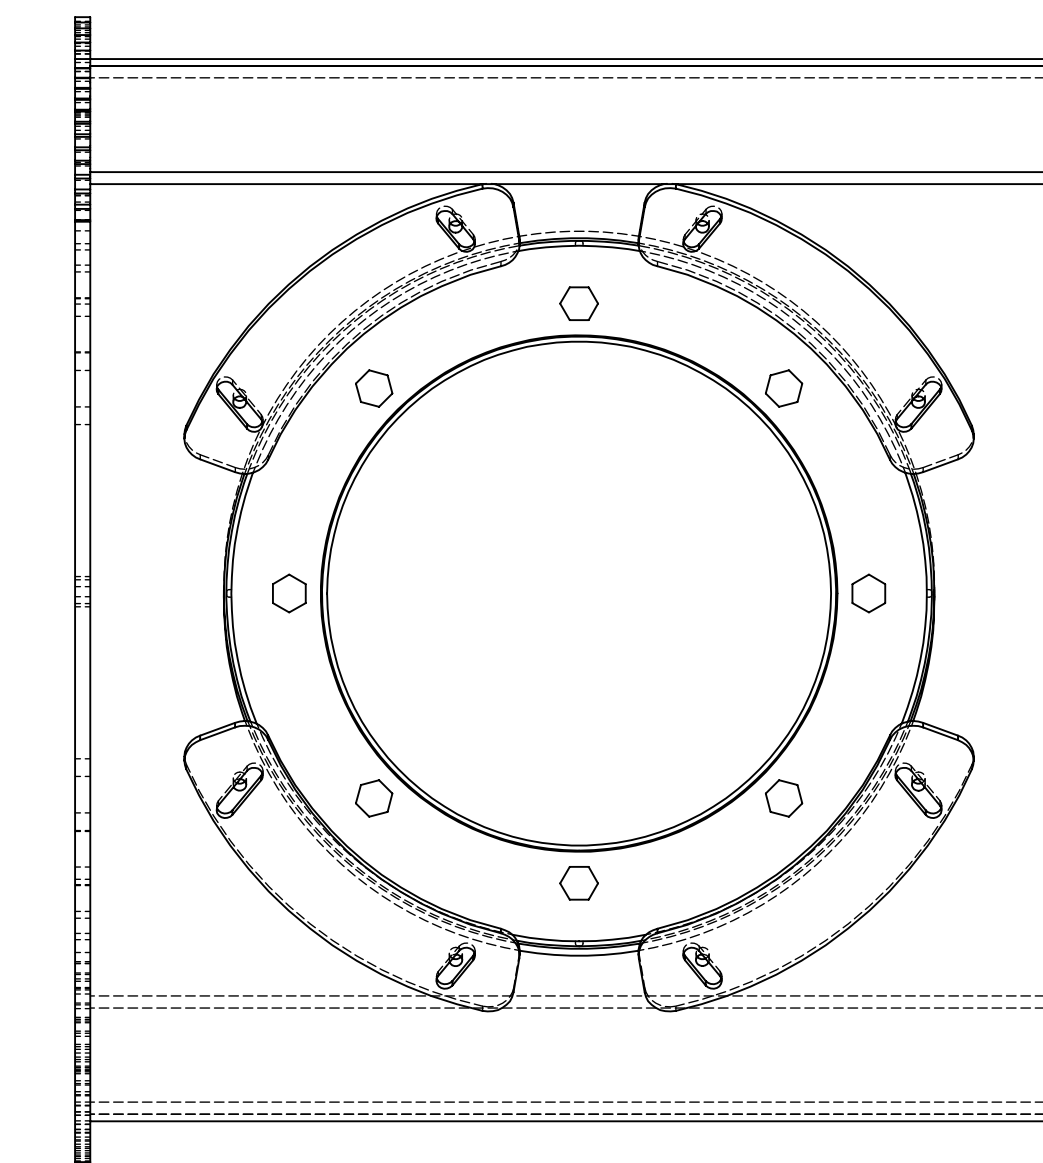

Flat ceiling suspending bracket for timber joists
For Firebob 90cm & 100cm
8" (200mm) Flue

choice of joist bolt holes
(utilise two holes each side)

Angled ceiling suspending bracket for timber joists
For Firebob 90cm & 100cm
8" (200mm) Flue

Logstore hearth for FireBobs

Diameter 1100mm or 1300mm or 1400mm or custom