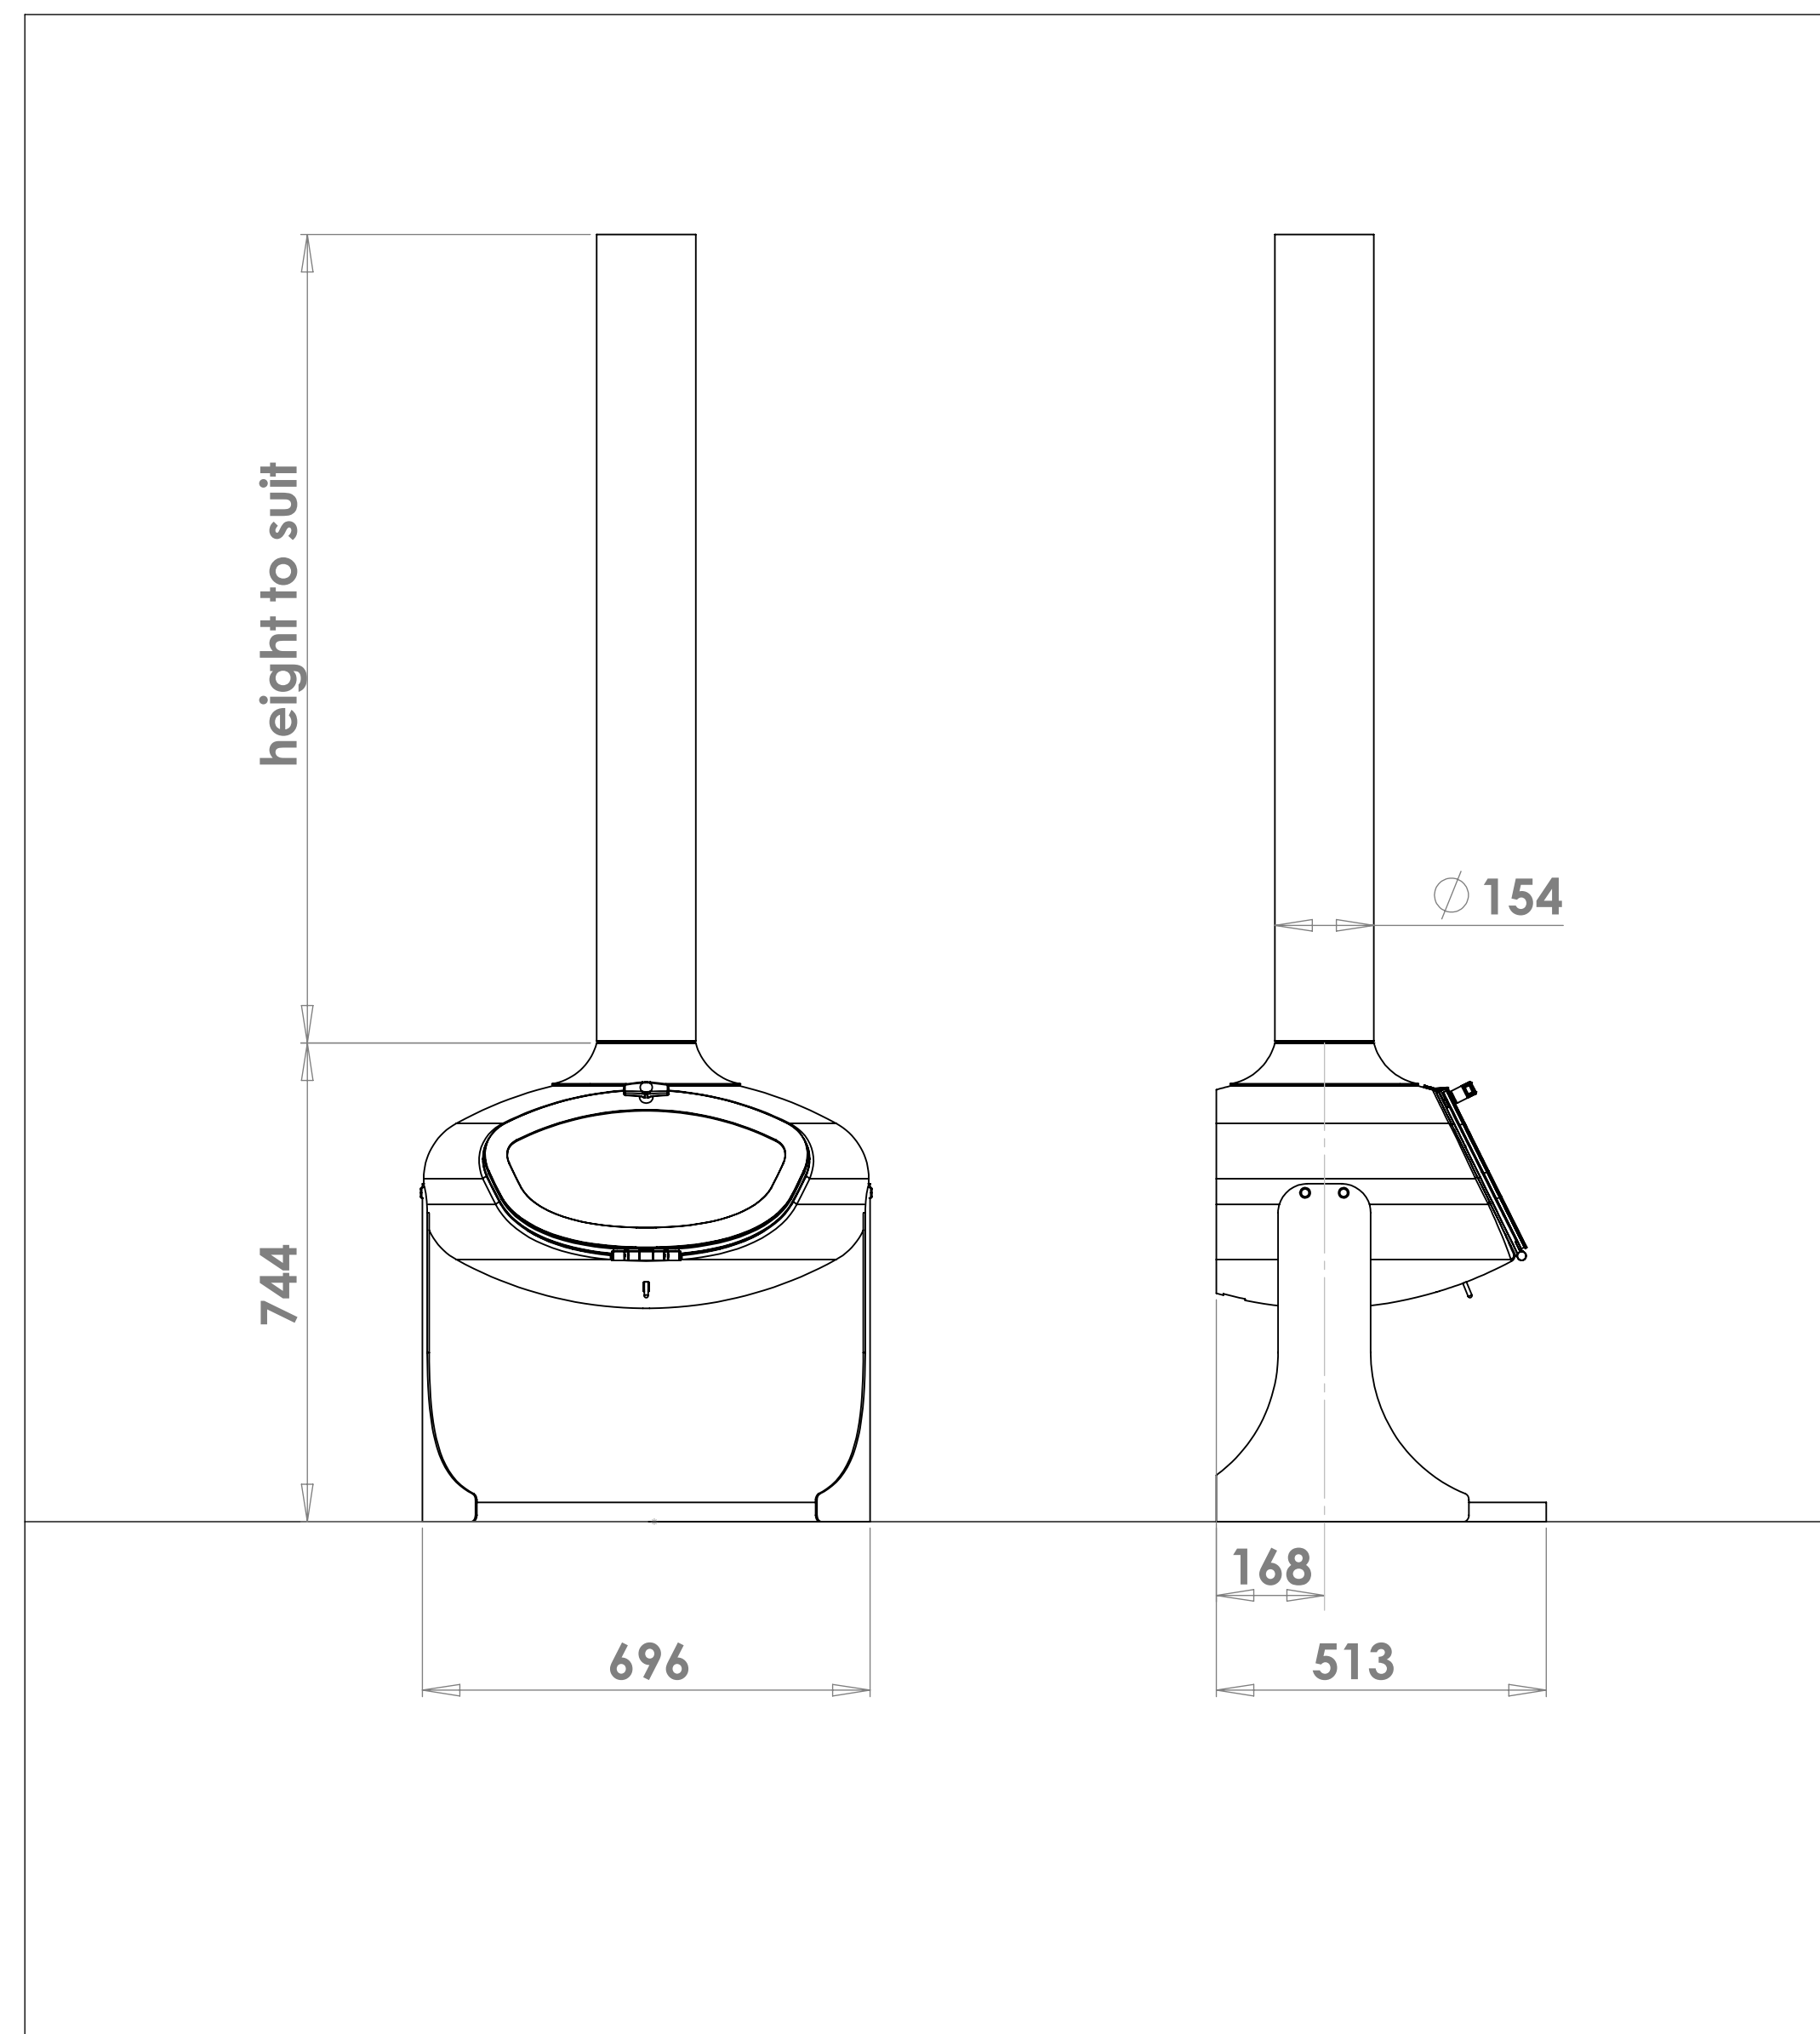

FireBob - Freestanding

FireBob 69cm - Freestanding

FireBob 90cm - Freestanding

FireBob 100cm - Freestanding

FireBob - Freestanding Flatback

FireBob 69cm - Freestanding Flatback

FireBob 90cm - Freestanding Flatback

FireBob 100cm - Freestanding Flatback

Flat ceiling suspending bracket for timber joists
For Firebob 69cm
6" (150mm) Flue

Twin wall flue clamps

50mm tall spigot 150mm ID.
Connect to with single to twin
wall adapter.