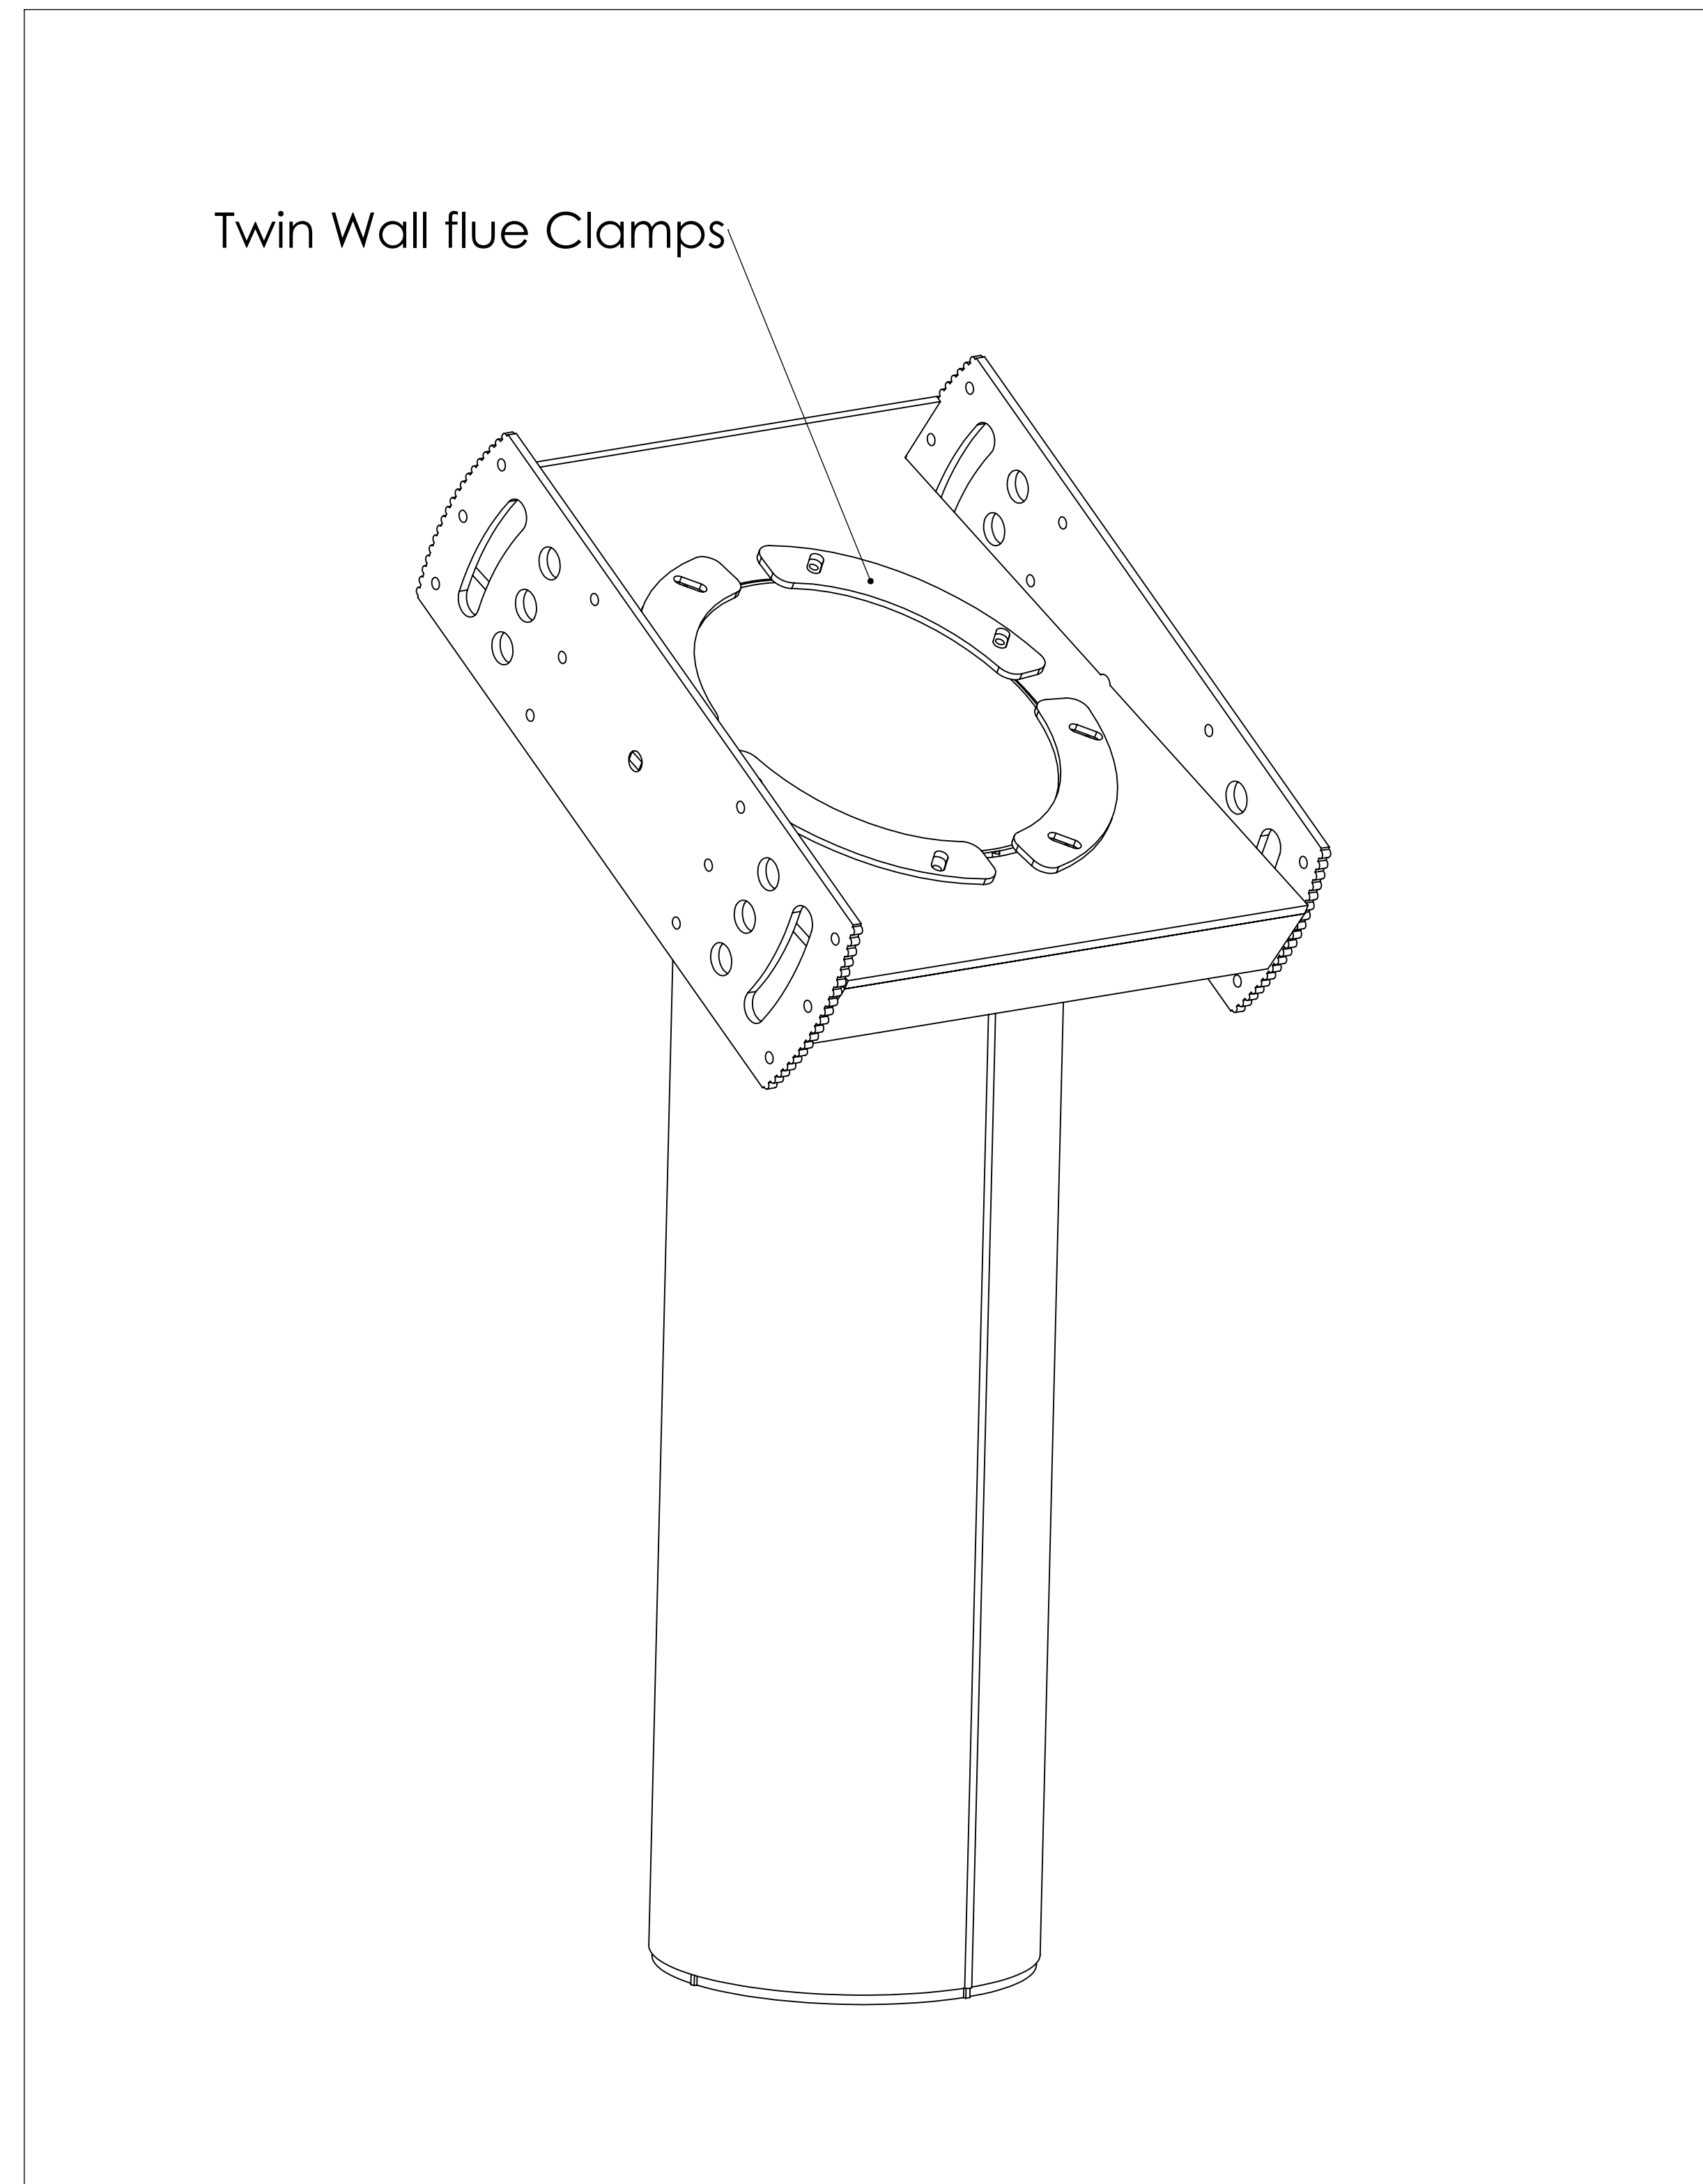

FireBob 100cm - Freestanding Flatback

Flat ceiling suspending bracket for timber joists
For Firebob 69cm
6" (150mm) Flue

Twin wall flue clamps

50mm tall spigot 150mm ID.
Connect to with single to twin
wall adapter.

Flat ceiling suspending bracket for timber joists
For Firebob 90cm & 100cm
8" (200mm) Flue

choice of joist bolt holes
(utilise two holes each side)

Angled ceiling suspending bracket for timber joists
For Firebob 90cm & 100cm
8" (200mm) Flue

Angled ceiling suspending bracket for timber joists
For Firebob 69cm
6" (150mm) Flue

50mm tall spigot 150mm ID.
Connect to with single to twin
wall adapter.

Steel hearth for FireBobs

Diameter 1100mm or 1300mm or 1400mm or custom