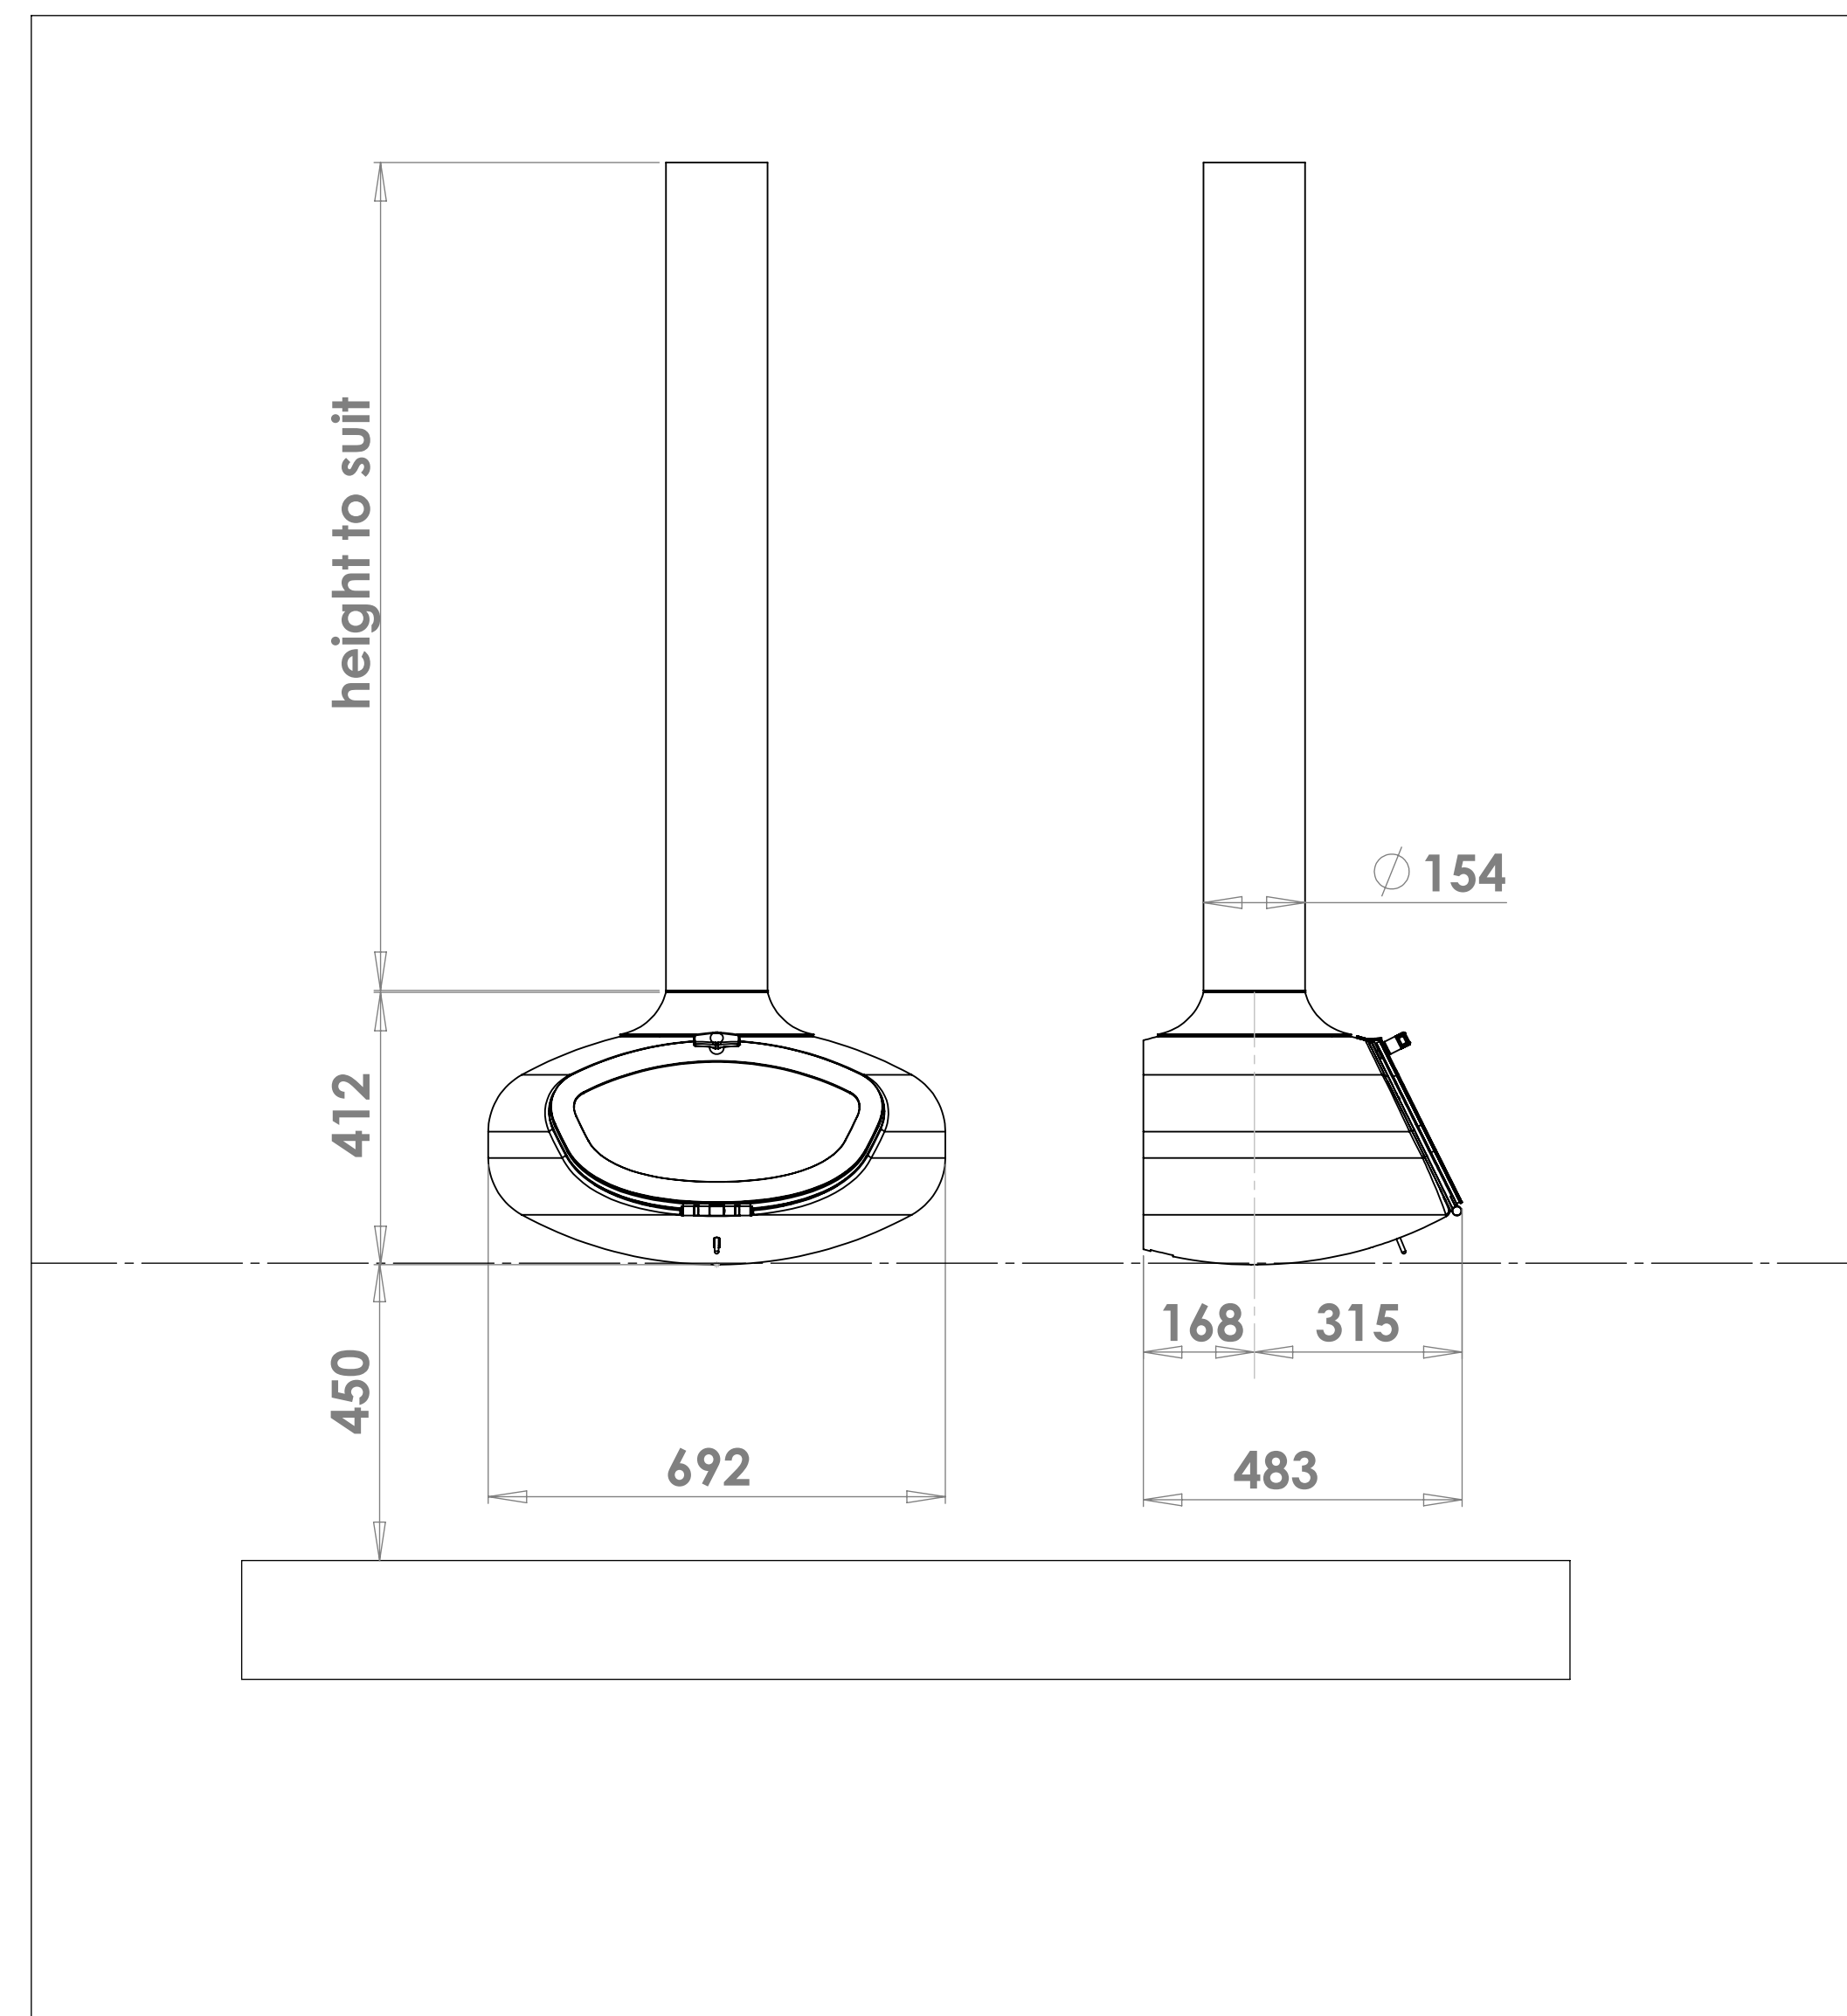

FireBob - Suspended

FireBob 69cm - Suspended

FireBob 90cm - Suspended

FireBob 100cm - Suspended

FireBob - Suspended Flatback

FireBob 69cm - Suspended Flatback

FireBob 90cm - Suspended Flatback

FireBob 100cm - Suspended Flatback

FireBob - Freestanding

FireBob 69cm - Freestanding

FireBob 90cm - Freestanding

FireBob 100cm - Freestanding

FireBob - Freestanding Flatback

FireBob 69cm - Freestanding Flatback

FireBob 90cm - Freestanding Flatback

FireBob 100cm - Freestanding Flatback

Flat ceiling suspending bracket for timber joists
For Firebob 69cm
6" (150mm) Flue

Twin wall flue clamps

50mm tall spigot 150mm ID.
Connect to with single to twin
wall adapter.

Logstore hearth for FireBobs

Diameter 1100mm or 1300mm or 1400mm or custom