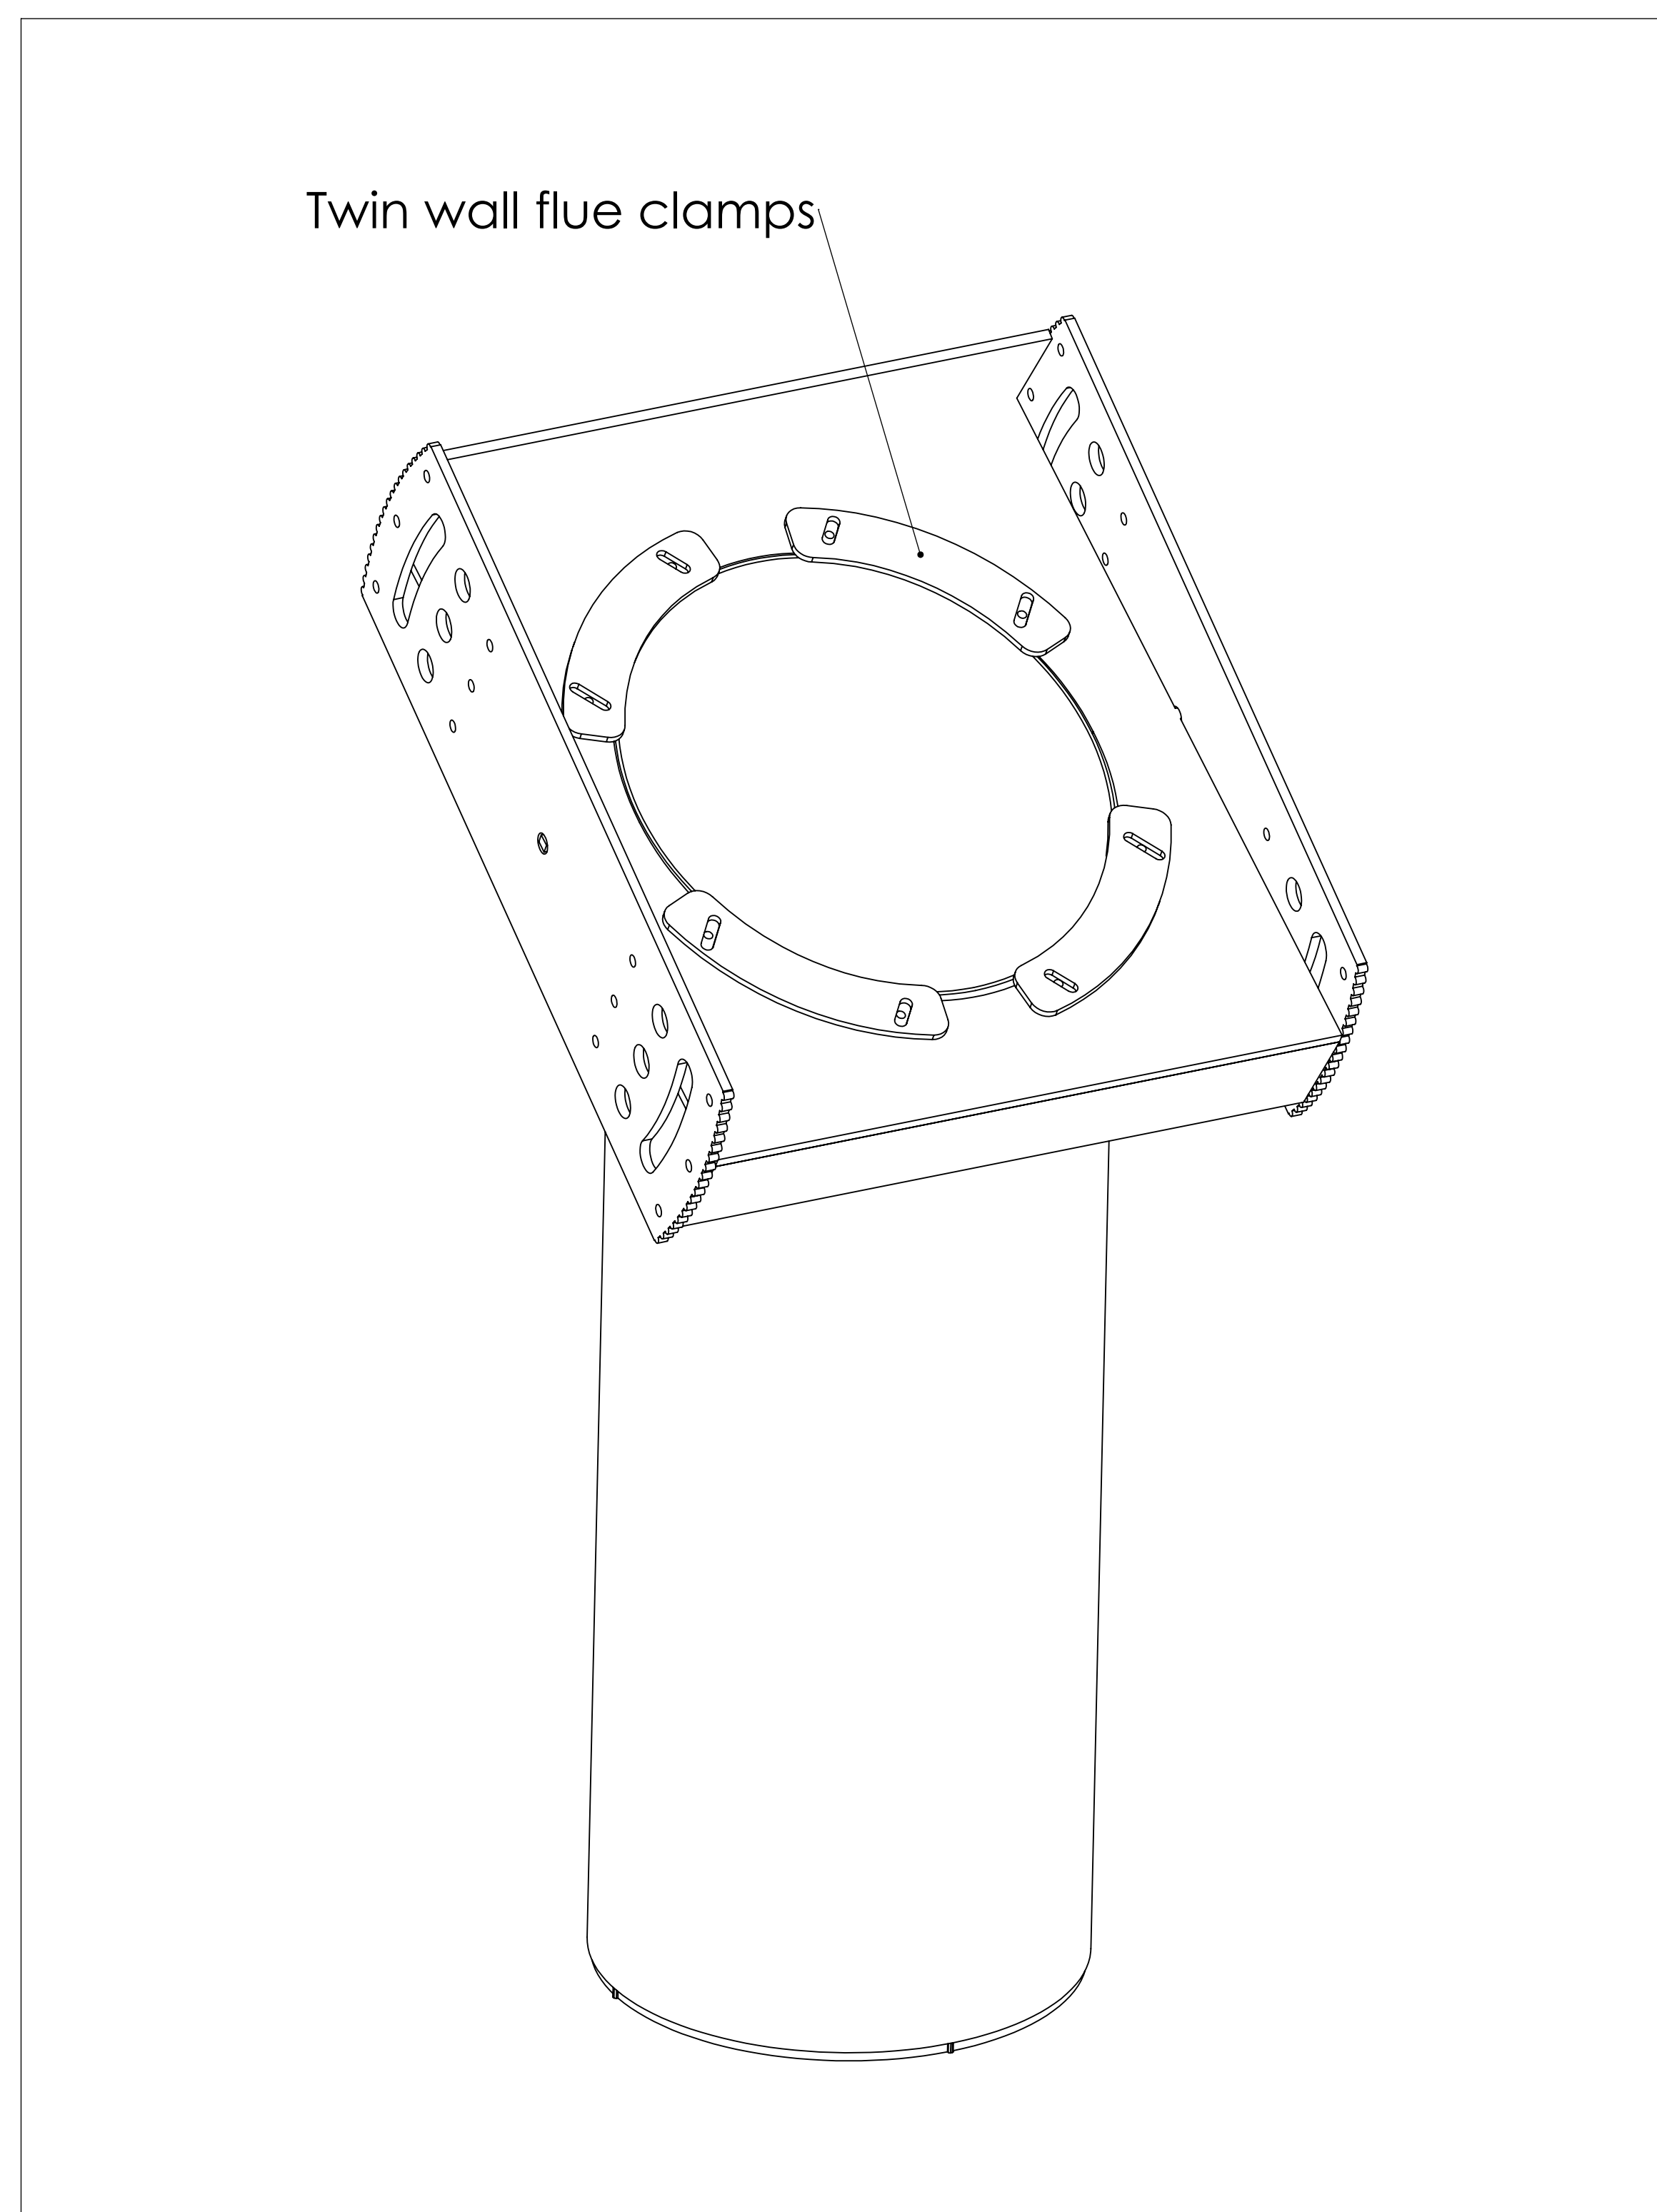

FireBob 100cm - Freestanding Flatback

Flat ceiling suspending bracket for timber joists
For Firebob 69cm
6" (150mm) Flue

Twin wall flue clamps

50mm tall spigot 150mm ID.
Connect to with single to twin
wall adapter.

Flat ceiling suspending bracket for timber joists
For Firebob 90cm & 100cm
8" (200mm) Flue

choice of joist bolt holes
(utilise two holes each side)

Angled ceiling suspending bracket for timber joists
For Firebob 90cm & 100cm
8" (200mm) Flue

Angled ceiling suspending bracket for timber joists
For Firebob 69cm
6" (150mm) Flue

50mm tall spigot 150mm ID.
Connect to with single to twin
wall adapter.

Steel hearth for FireBobs

Diameter 1100mm or 1300mm or 1400mm or custom