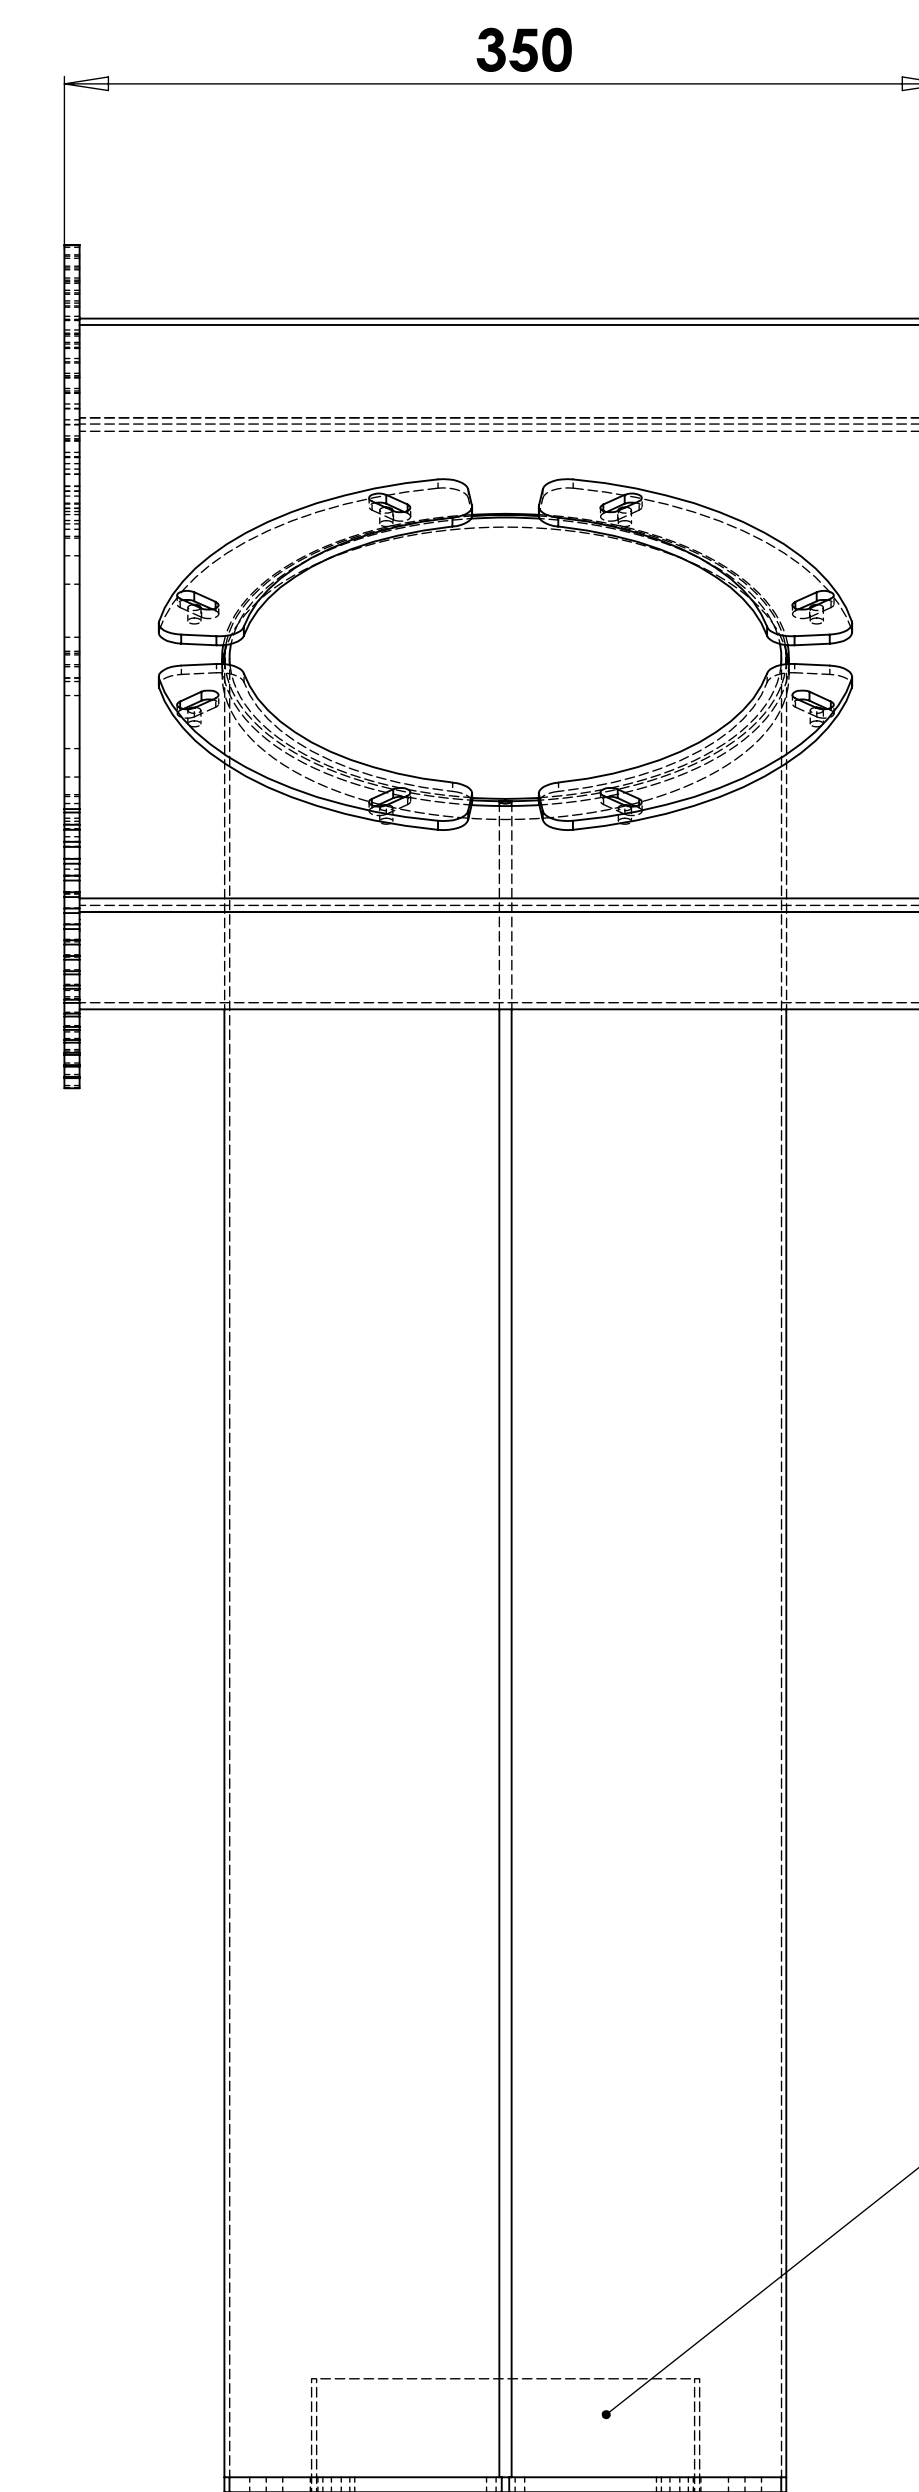

Angled ceiling suspending bracket for timber joists
For Firebob 69cm
6" (150mm) Flue