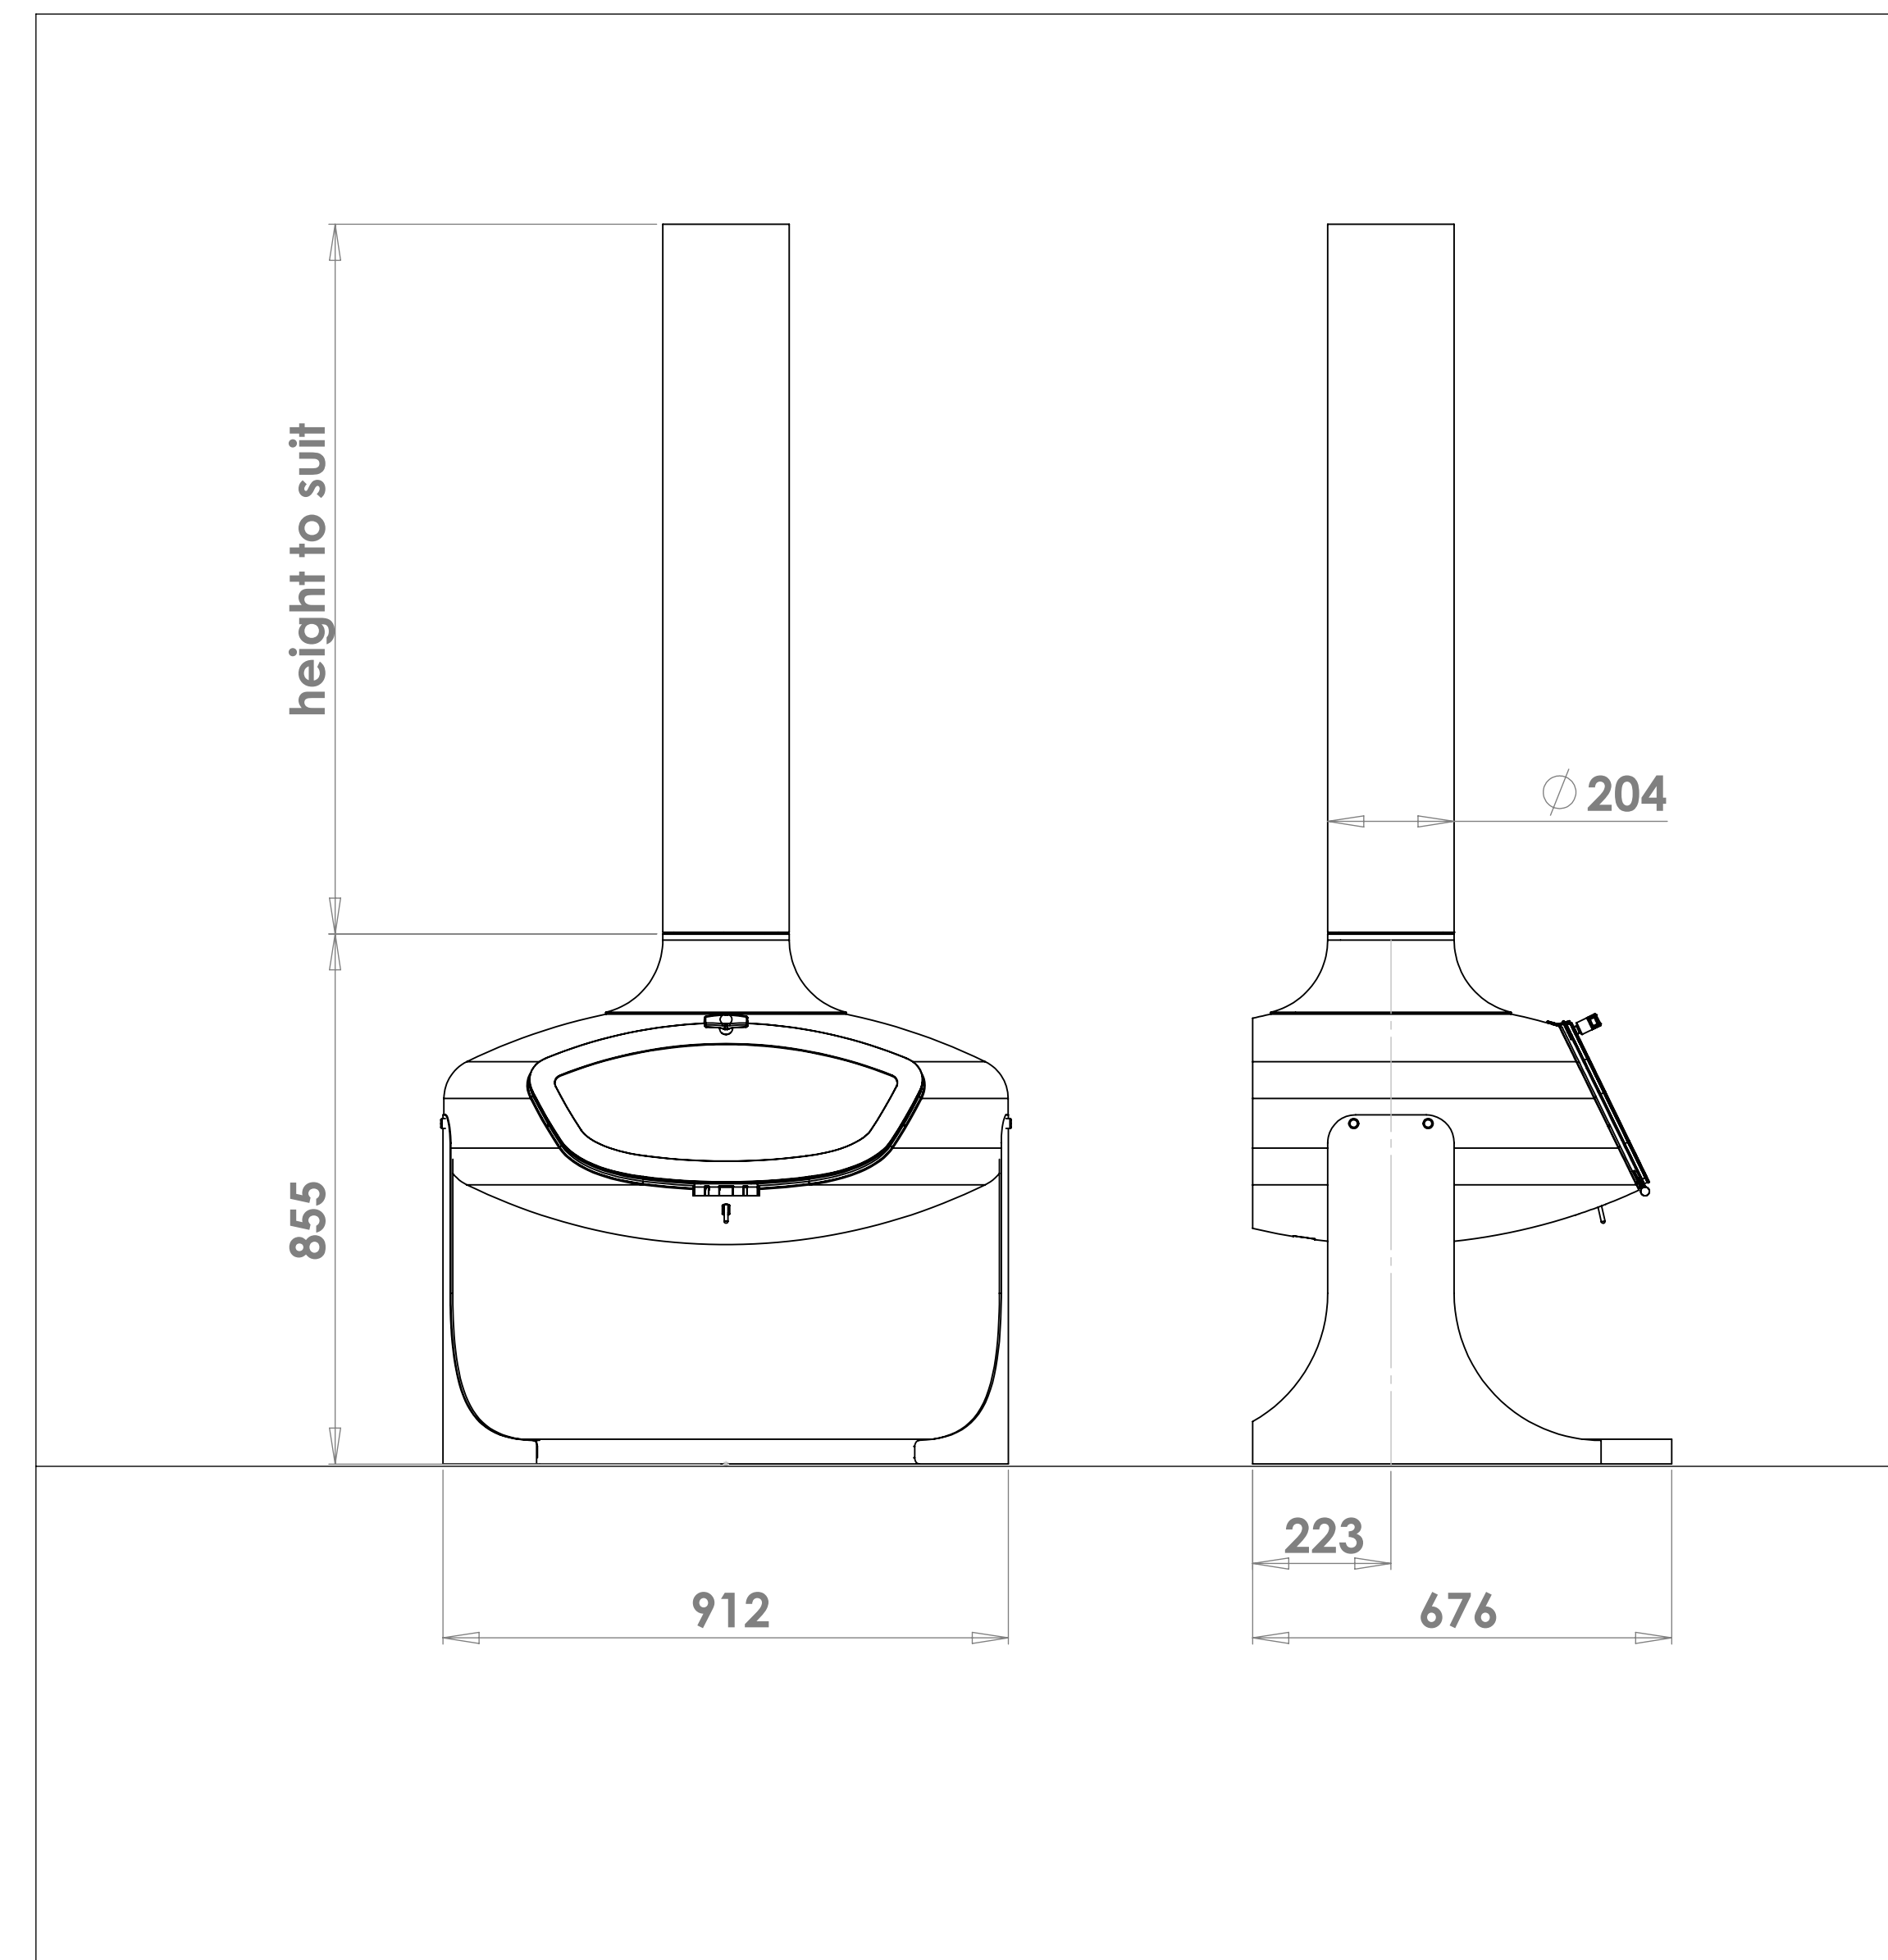

FireBob - Freestanding

FireBob 69cm - Freestanding

FireBob 90cm - Freestanding

FireBob 100cm - Freestanding

FireBob - Freestanding Flatback

FireBob 69cm - Freestanding Flatback

FireBob 90cm - Freestanding Flatback

FireBob 100cm - Freestanding Flatback

Flat ceiling suspending bracket for timber joists
For Firebob 69cm
6" (150mm) Flue

Twin wall flue clamps

50mm tall spigot 150mm ID.
Connect to with single to twin
wall adapter.