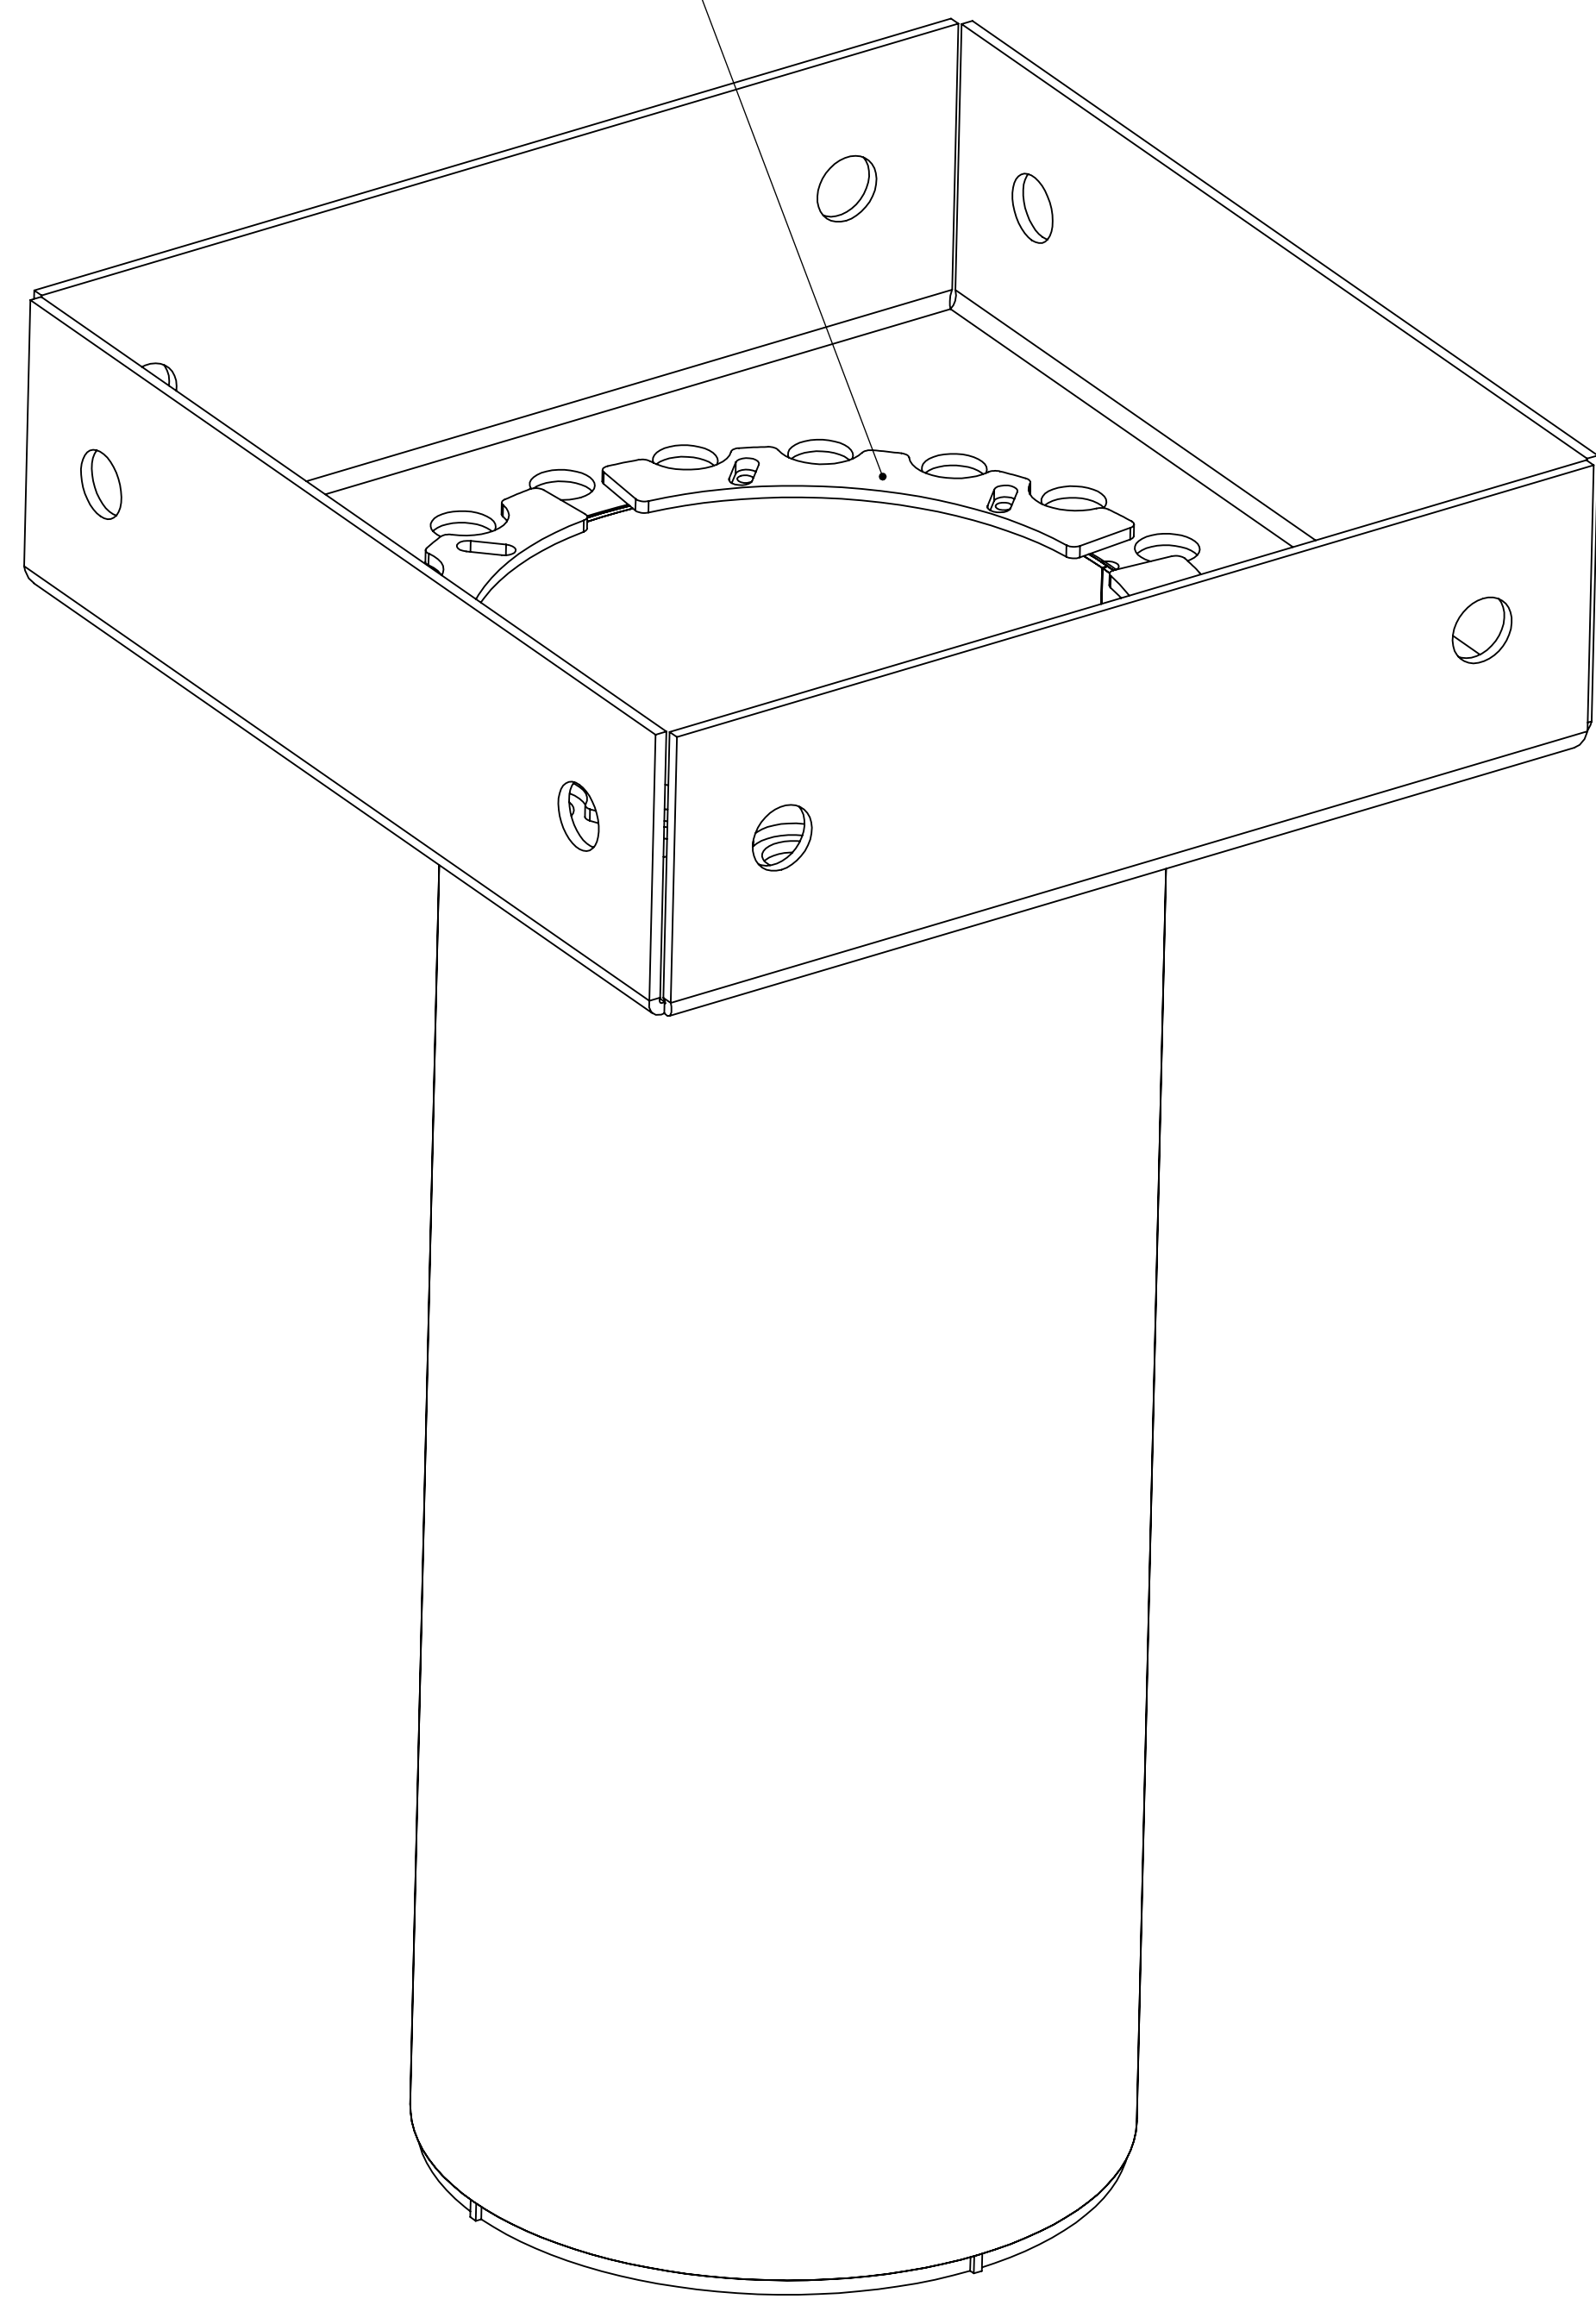

FireBob - Suspended

FireBob 69cm - Suspended

FireBob 90cm - Suspended

FireBob 100cm - Suspended

FireBob - Suspended Flatback

FireBob 69cm - Suspended Flatback

FireBob 90cm - Suspended Flatback

FireBob 100cm - Suspended Flatback

FireBob - Freestanding

FireBob 69cm - Freestanding

FireBob 90cm - Freestanding

FireBob 100cm - Freestanding

FireBob - Freestanding Flatback

FireBob 69cm - Freestanding Flatback

FireBob 90cm - Freestanding Flatback

FireBob 100cm - Freestanding Flatback

Flat ceiling suspending bracket for timber joists
For Firebob 69cm
6" (150mm) Flue

Twin wall flue clamps

50mm tall spigot 150mm ID.
Connect to with single to twin
wall adapter.

Flat ceiling suspending bracket for timber joists
For Firebob 90cm & 100cm
8" (200mm) Flue

choice of joist bolt holes
(utilise two holes each side)

Angled ceiling suspending bracket for timber joists
For Firebob 90cm & 100cm
8" (200mm) Flue