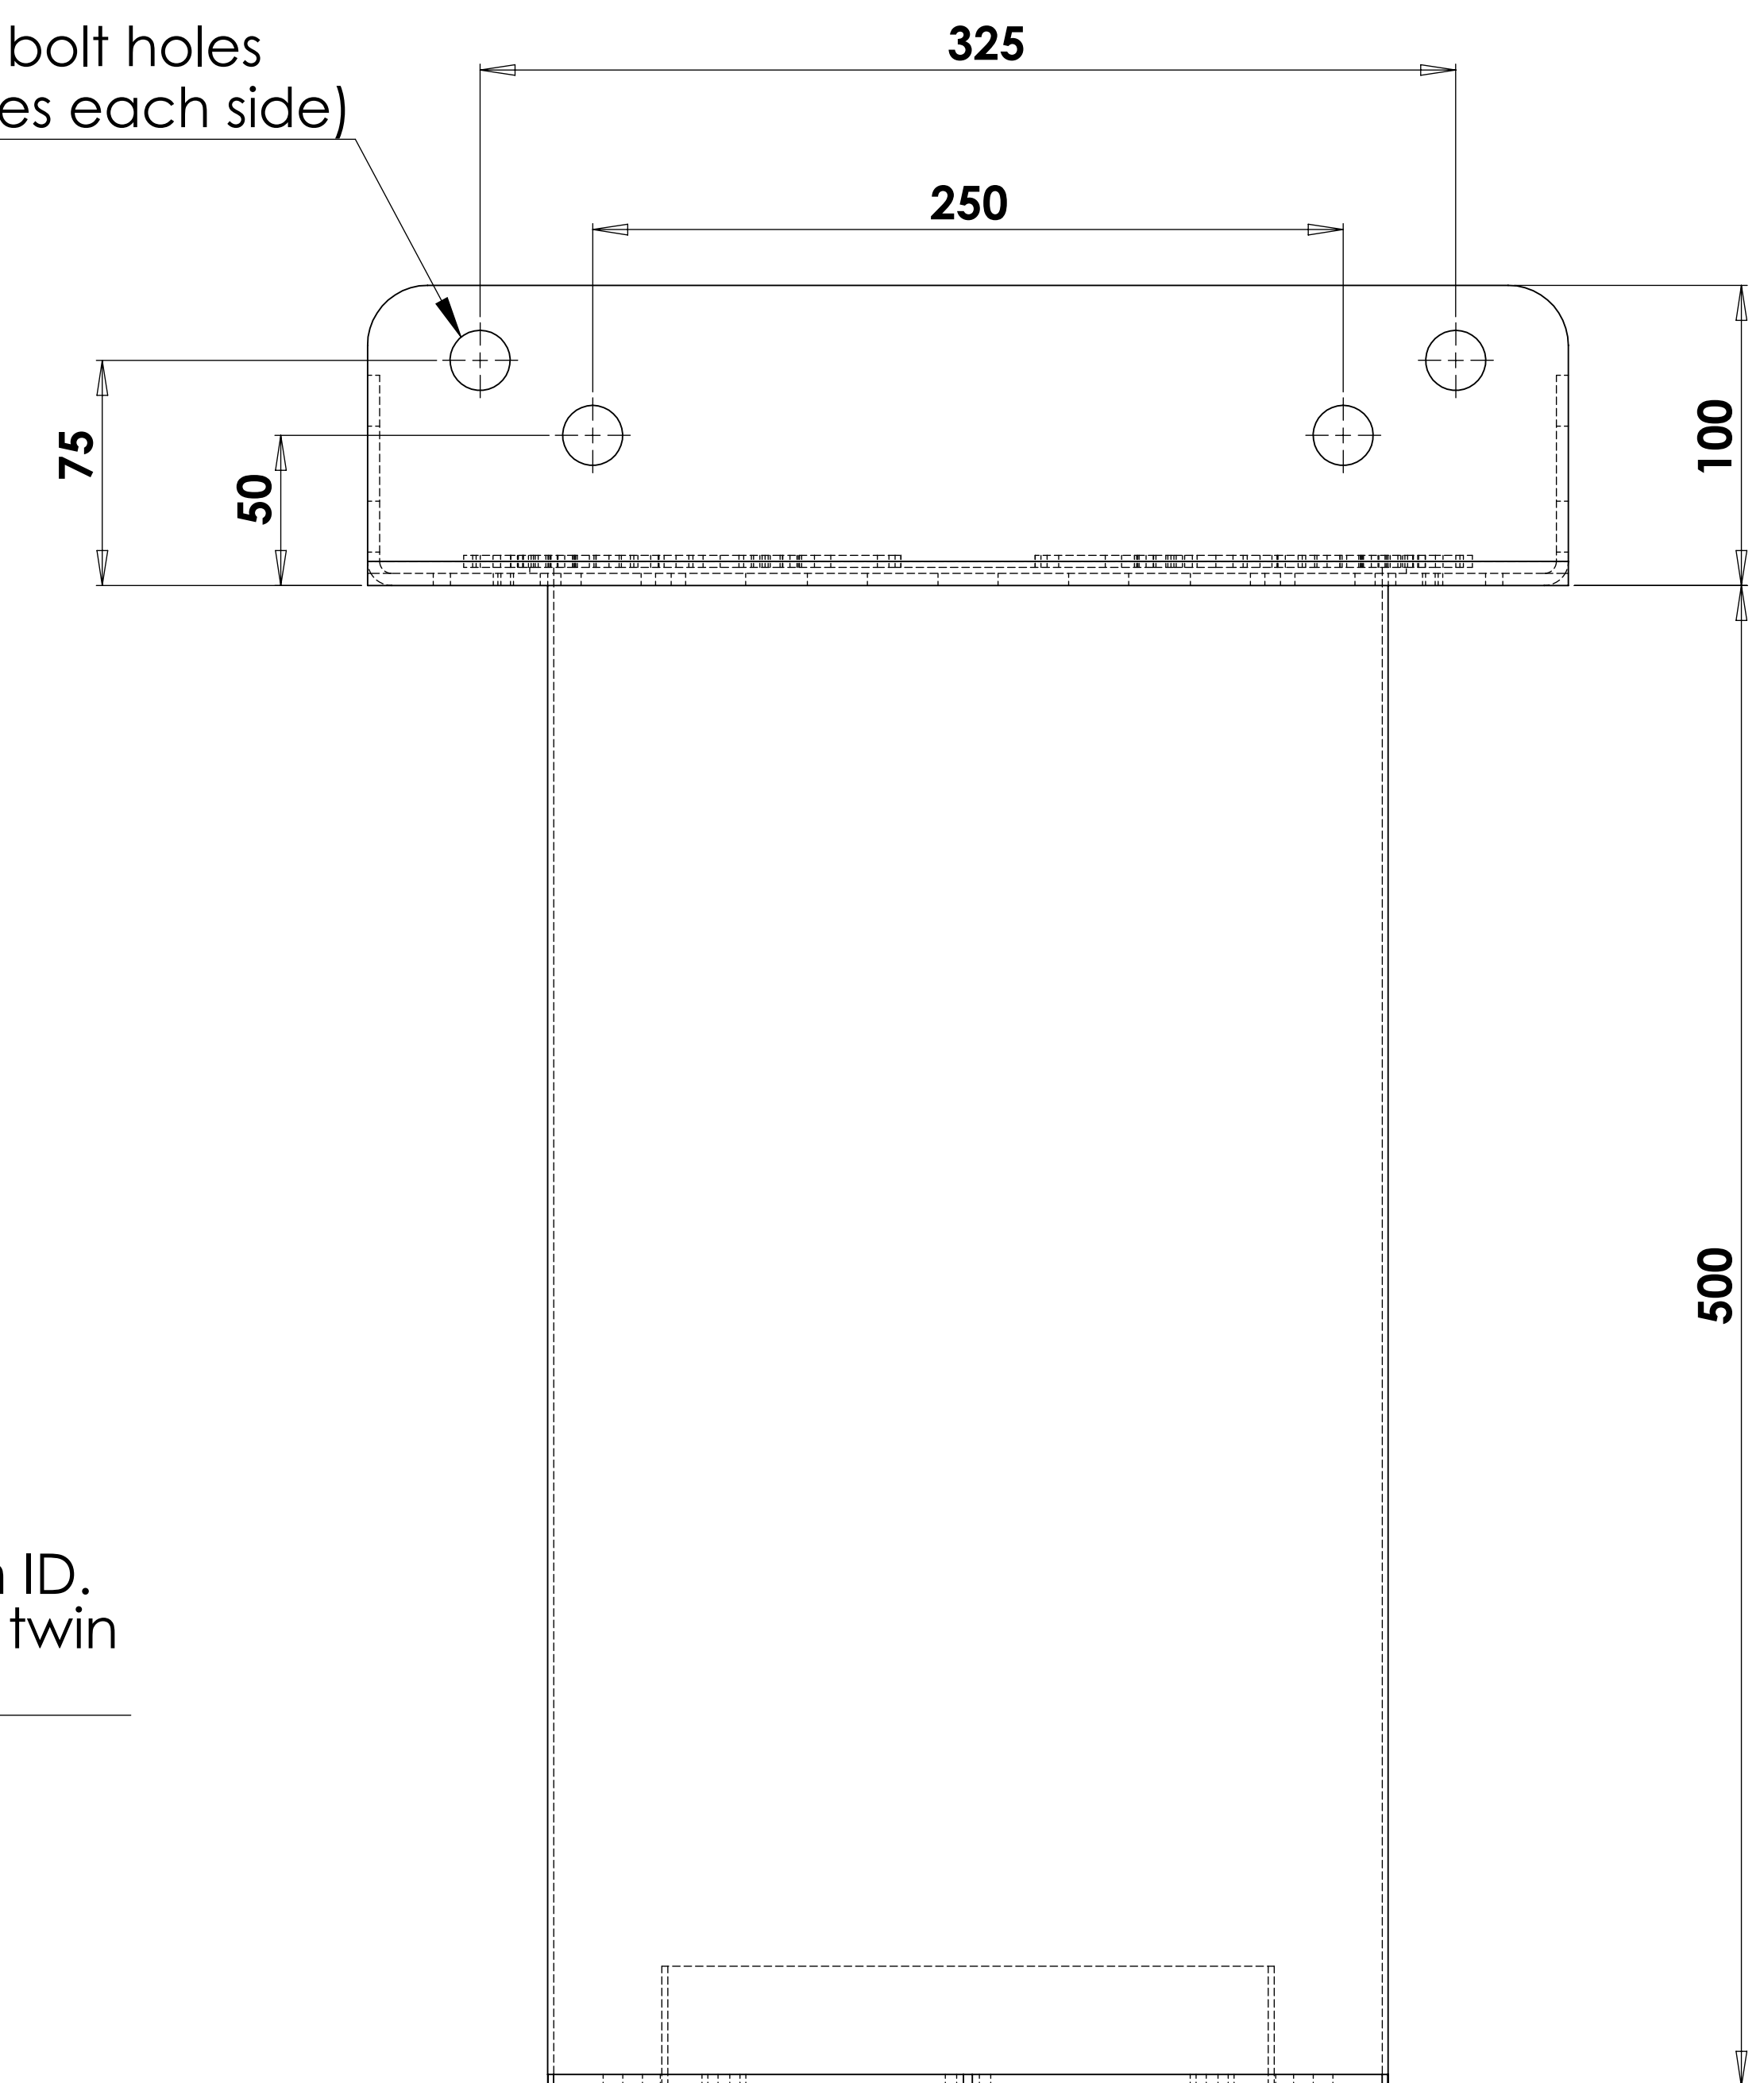

choice of joist bolt holes
(utilise two holes each side)