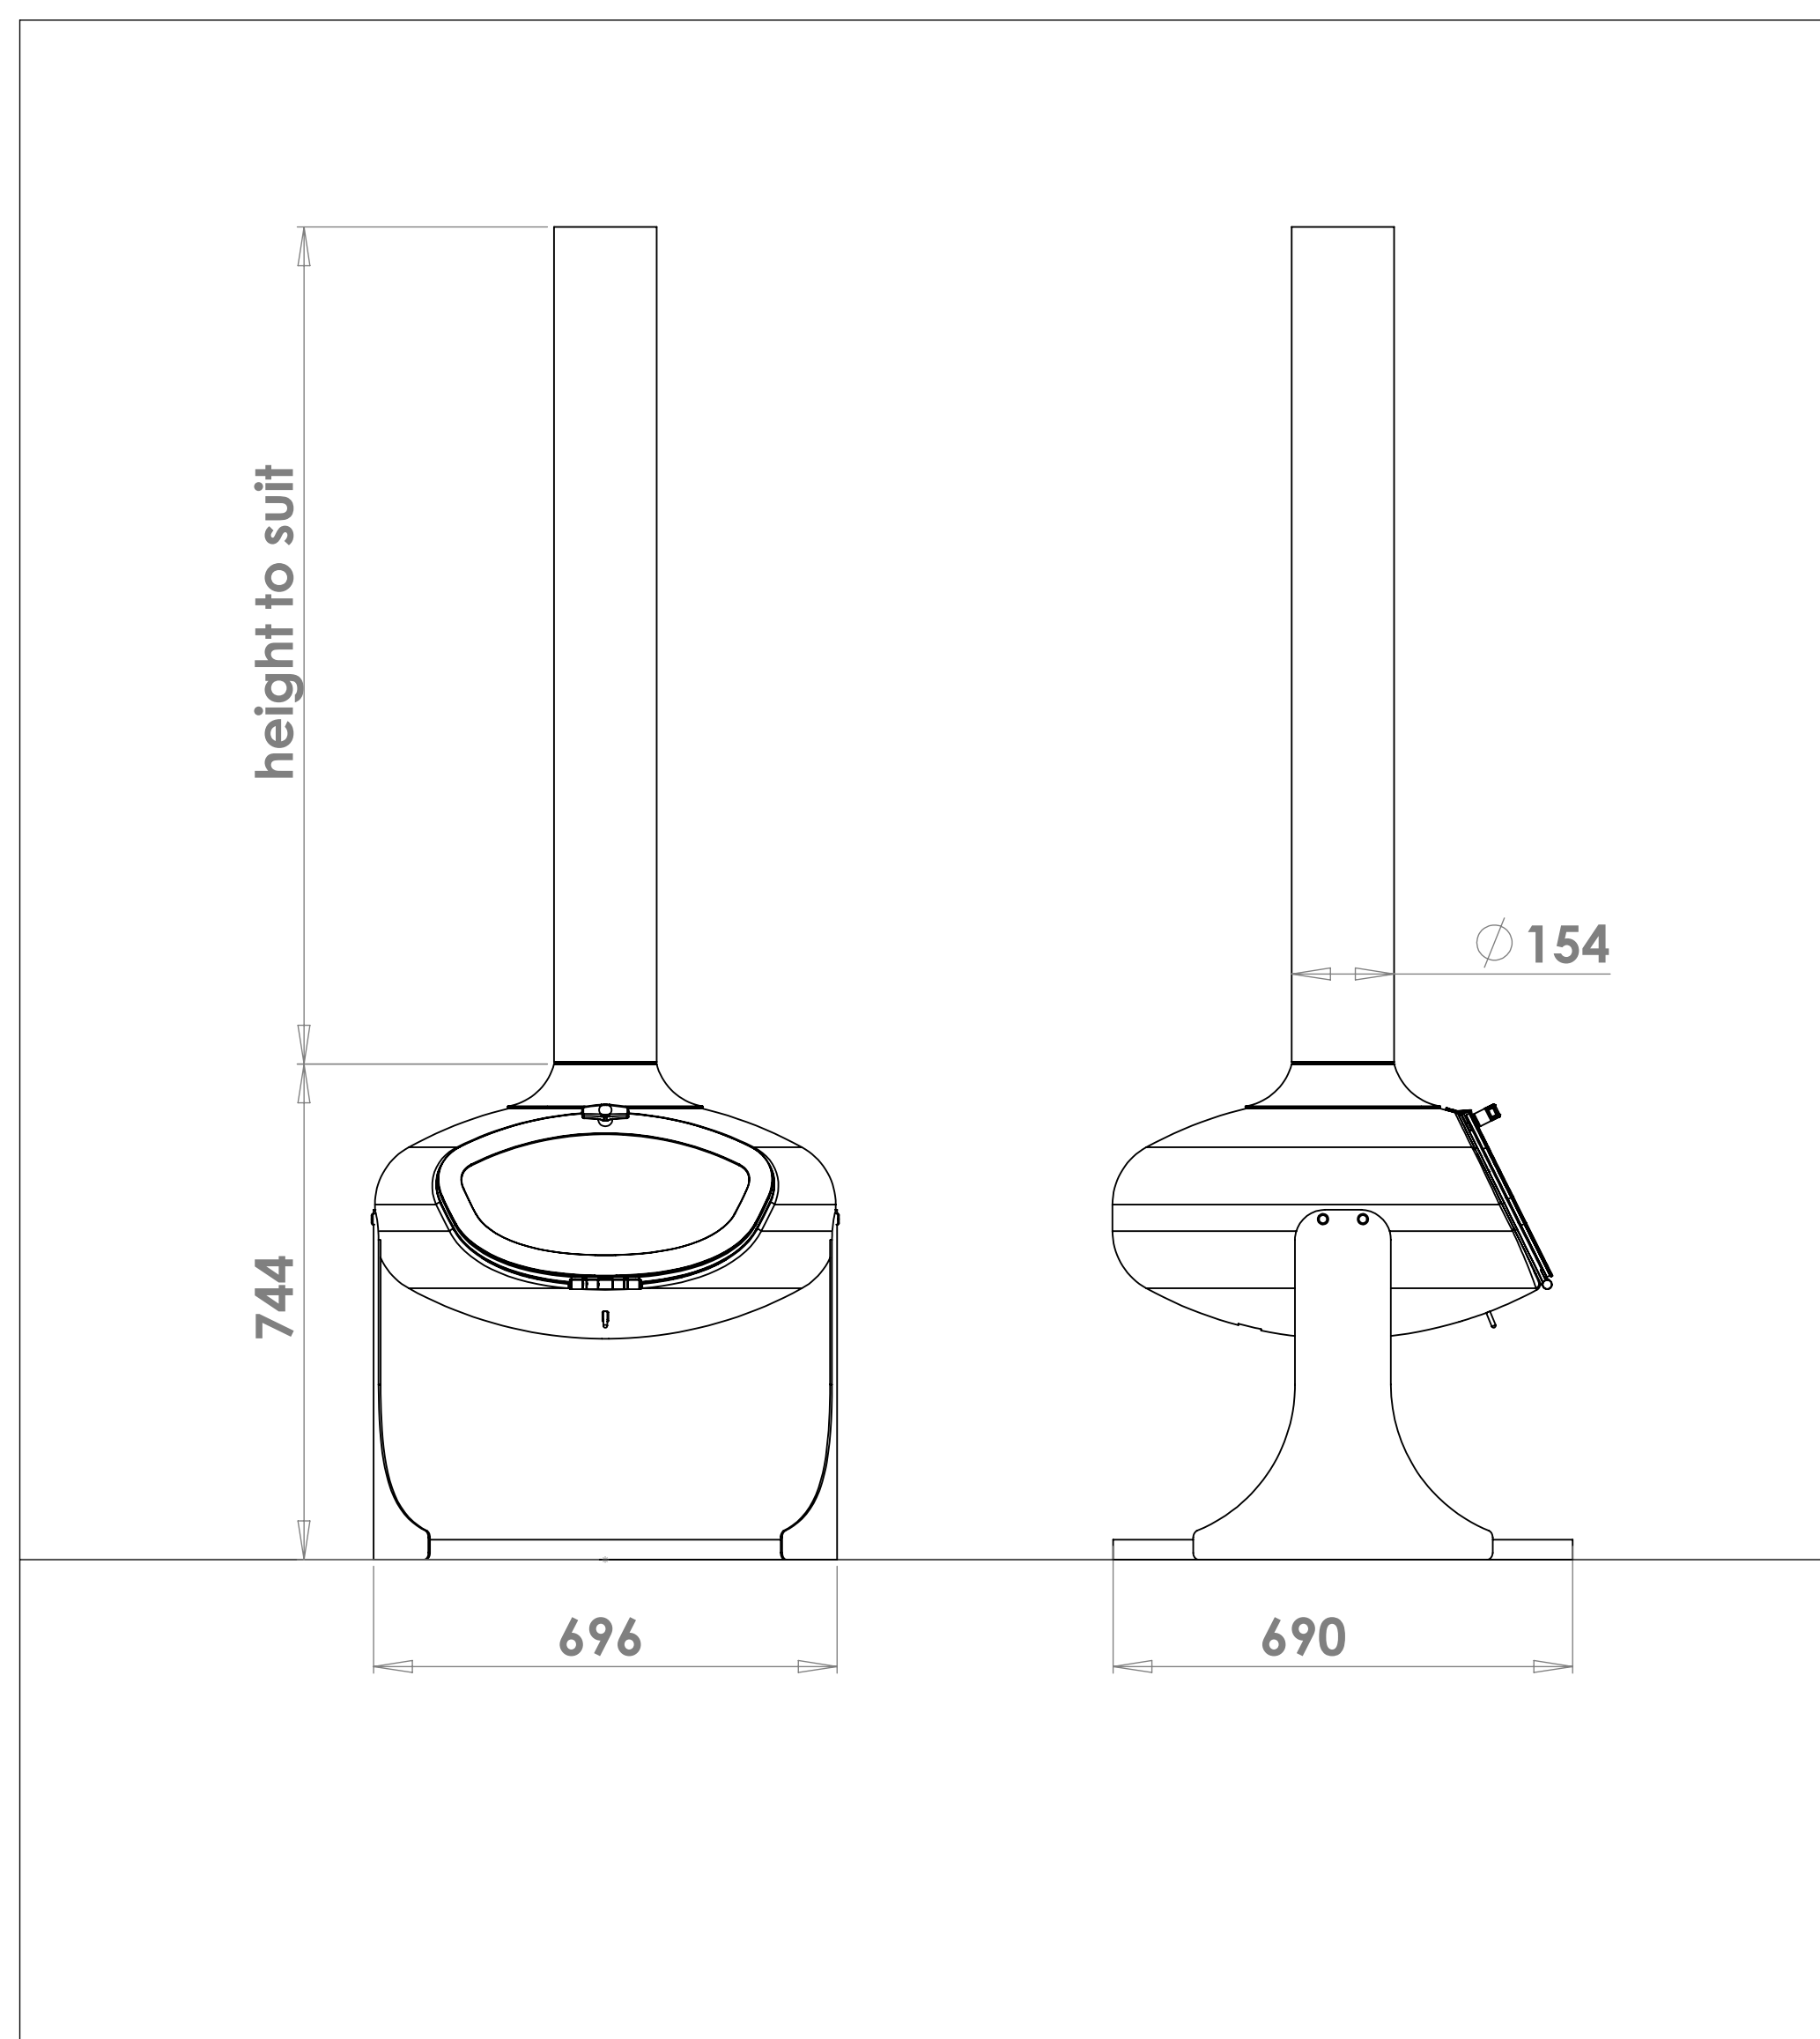

FireBob - Suspended

FireBob 69cm - Suspended

FireBob 90cm - Suspended

FireBob 100cm - Suspended

FireBob - Suspended Flatback

FireBob 69cm - Suspended Flatback

FireBob 90cm - Suspended Flatback

FireBob 100cm - Suspended Flatback

FireBob - Freestanding

FireBob 69cm - Freestanding

FireBob 90cm - Freestanding

FireBob 100cm - Freestanding

FireBob - Freestanding Flatback

FireBob 69cm - Freestanding Flatback

FireBob 90cm - Freestanding Flatback

FireBob 100cm - Freestanding Flatback

Flat ceiling suspending bracket for timber joists
For Firebob 69cm
6" (150mm) Flue

Twin wall flue clamps

50mm tall spigot 150mm ID.
Connect to with single to twin
wall adapter.

Logstore hearth for FireBobs

Diameter 1100mm or 1300mm or 1400mm or custom