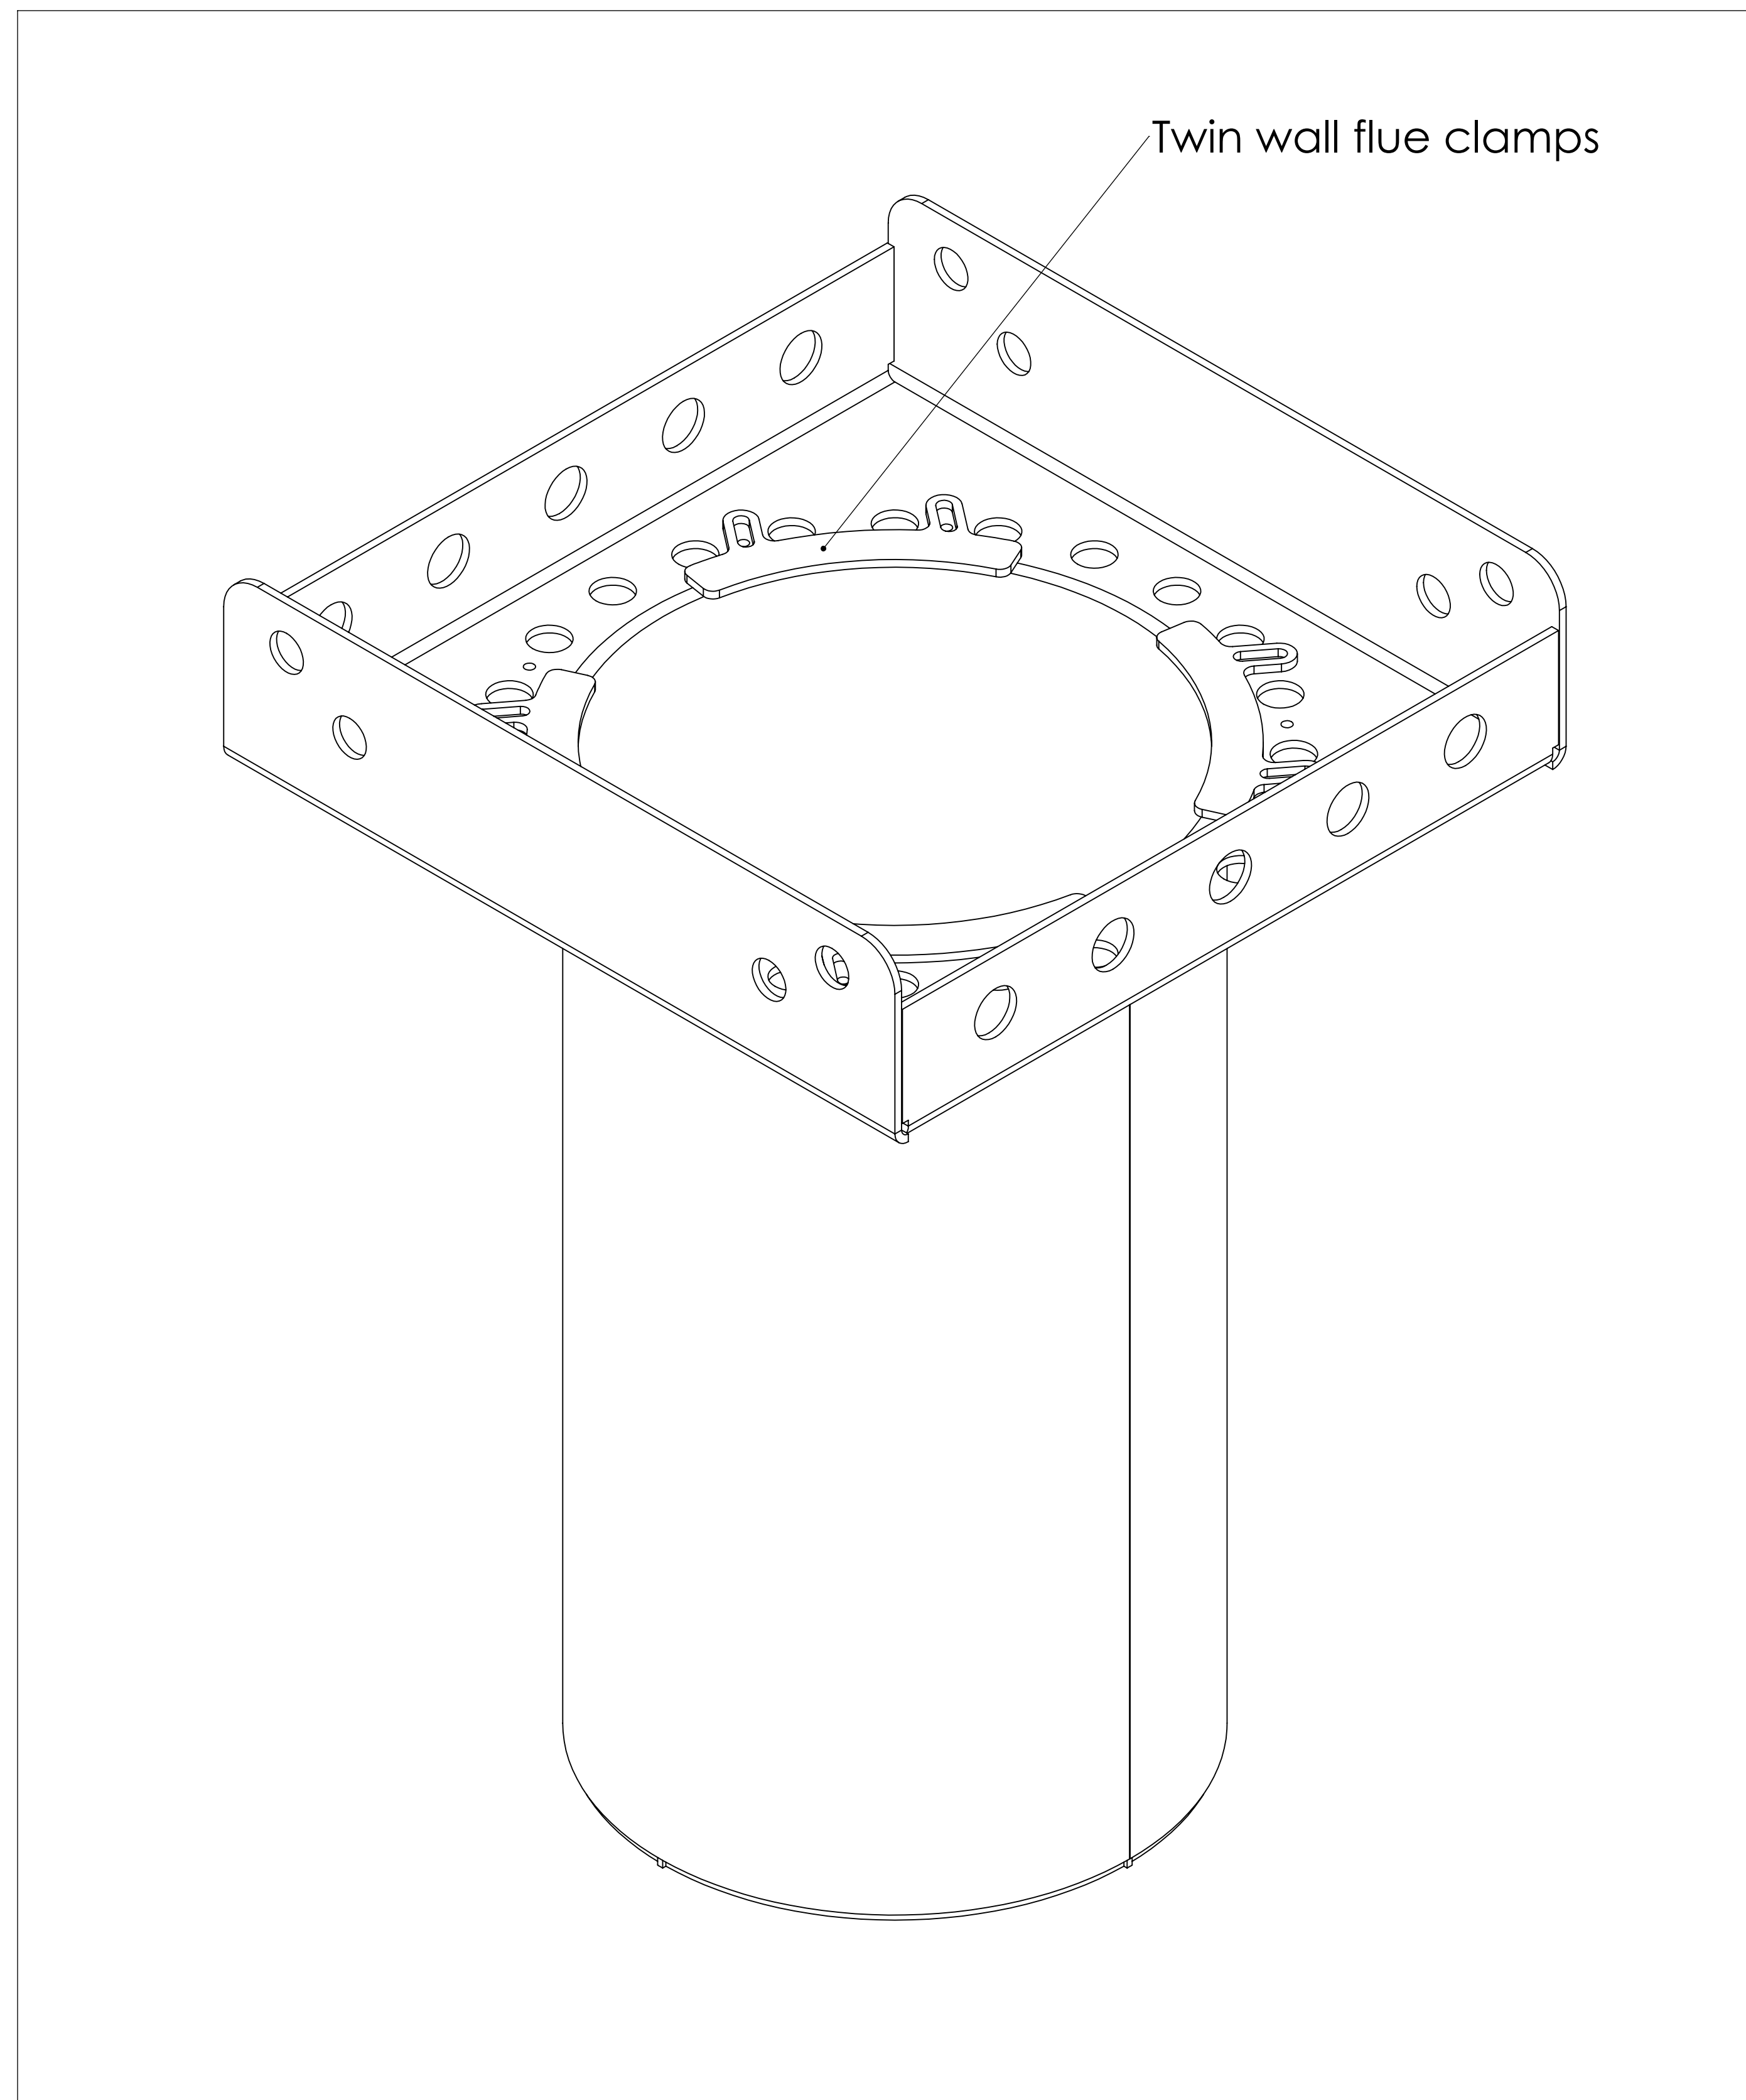

FireBob 100cm - Freestanding Flatback

Flat ceiling suspending bracket for timber joists
For Firebob 69cm
6" (150mm) Flue

Twin wall flue clamps

50mm tall spigot 150mm ID.
Connect to with single to twin
wall adapter.

Flat ceiling suspending bracket for timber joists
For Firebob 90cm & 100cm
8" (200mm) Flue

choice of joist bolt holes
(utilise two holes each side)

Angled ceiling suspending bracket for timber joists
For Firebob 90cm & 100cm
8" (200mm) Flue